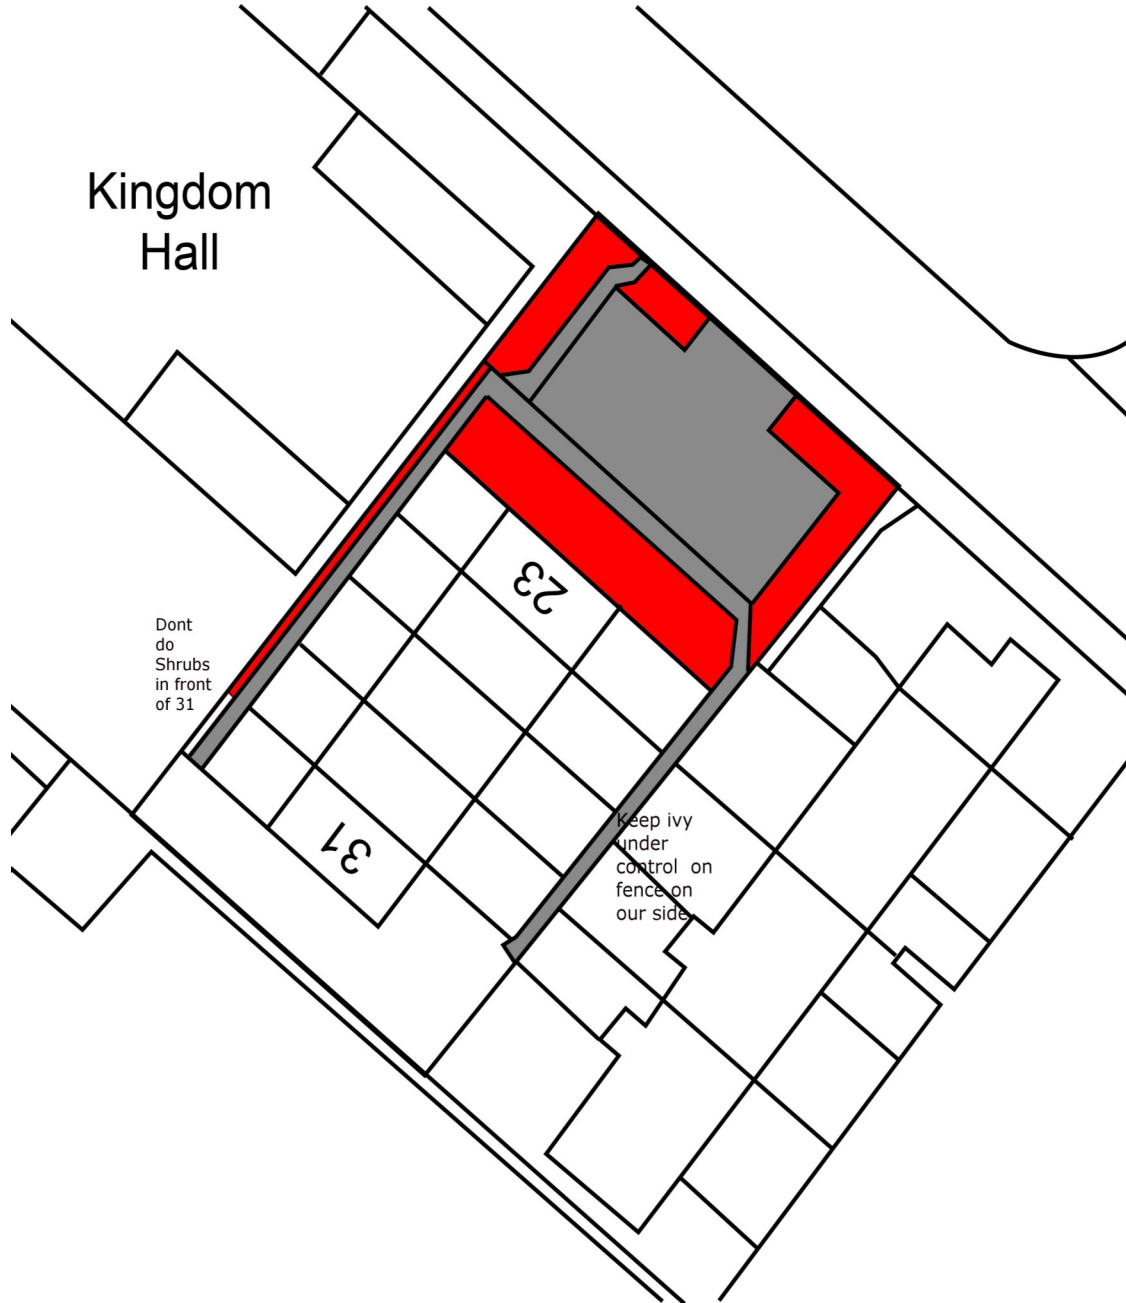

Stanley Road
Cambridge
CB5 8LF

Key

Shrubs

Hard

Landscaping

© Crown copyright [and database rights] [2018] OS [100059699]. Use of this data is subject to [terms and conditions](#) click here to see the terms and conditions