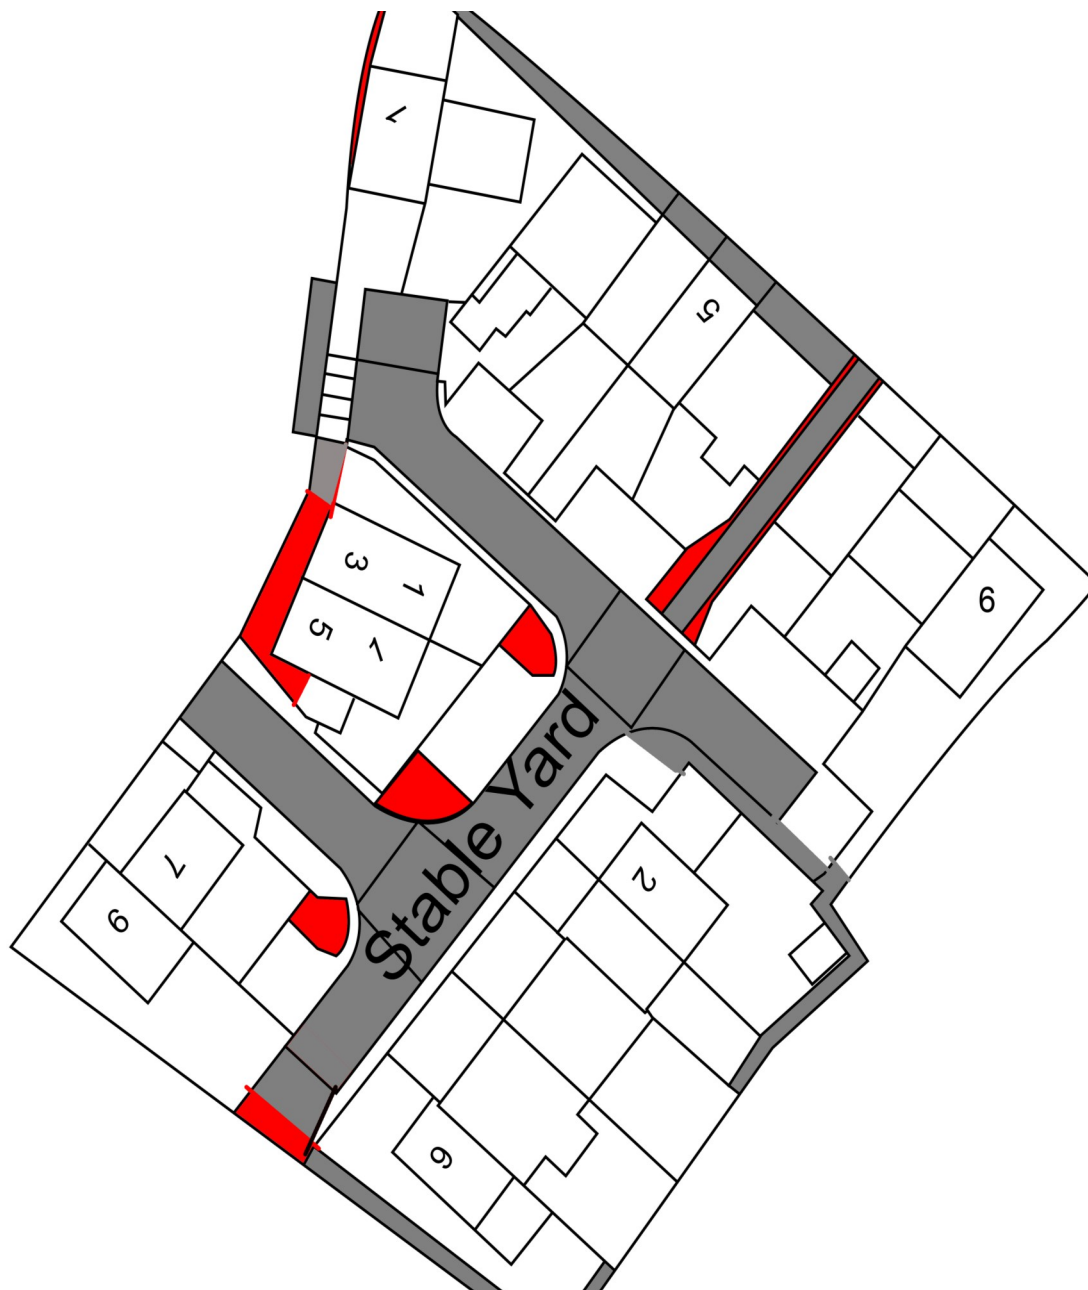

Stable Yard
Cambourne
CB23 5EG

Key

Shrubs

Hard

Landscaping

© Crown copyright [and database rights] [2018] OS [100059699]. Use of this data is subject to [terms and conditions](#) [click here to see the terms and conditions](#)