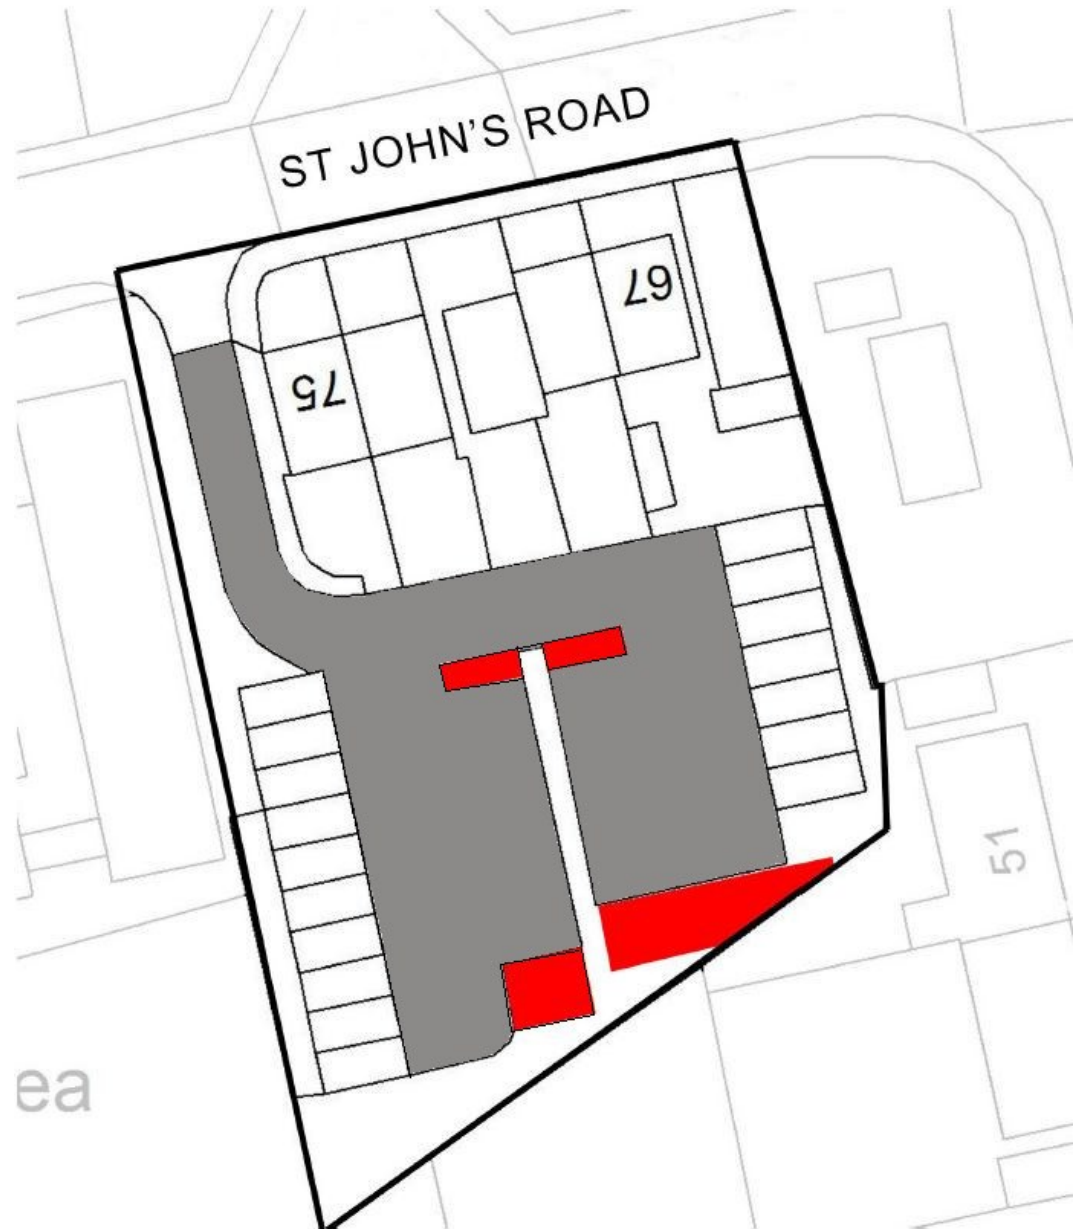

St Johns Road

Ely

CB6 3BG

Key

Shrubs

Hard

Landscaping

© Crown copyright [and database rights] [2018] OS [100059699]. Use of this data is subject to [terms and conditions](#) [click here to see the terms and conditions](#)