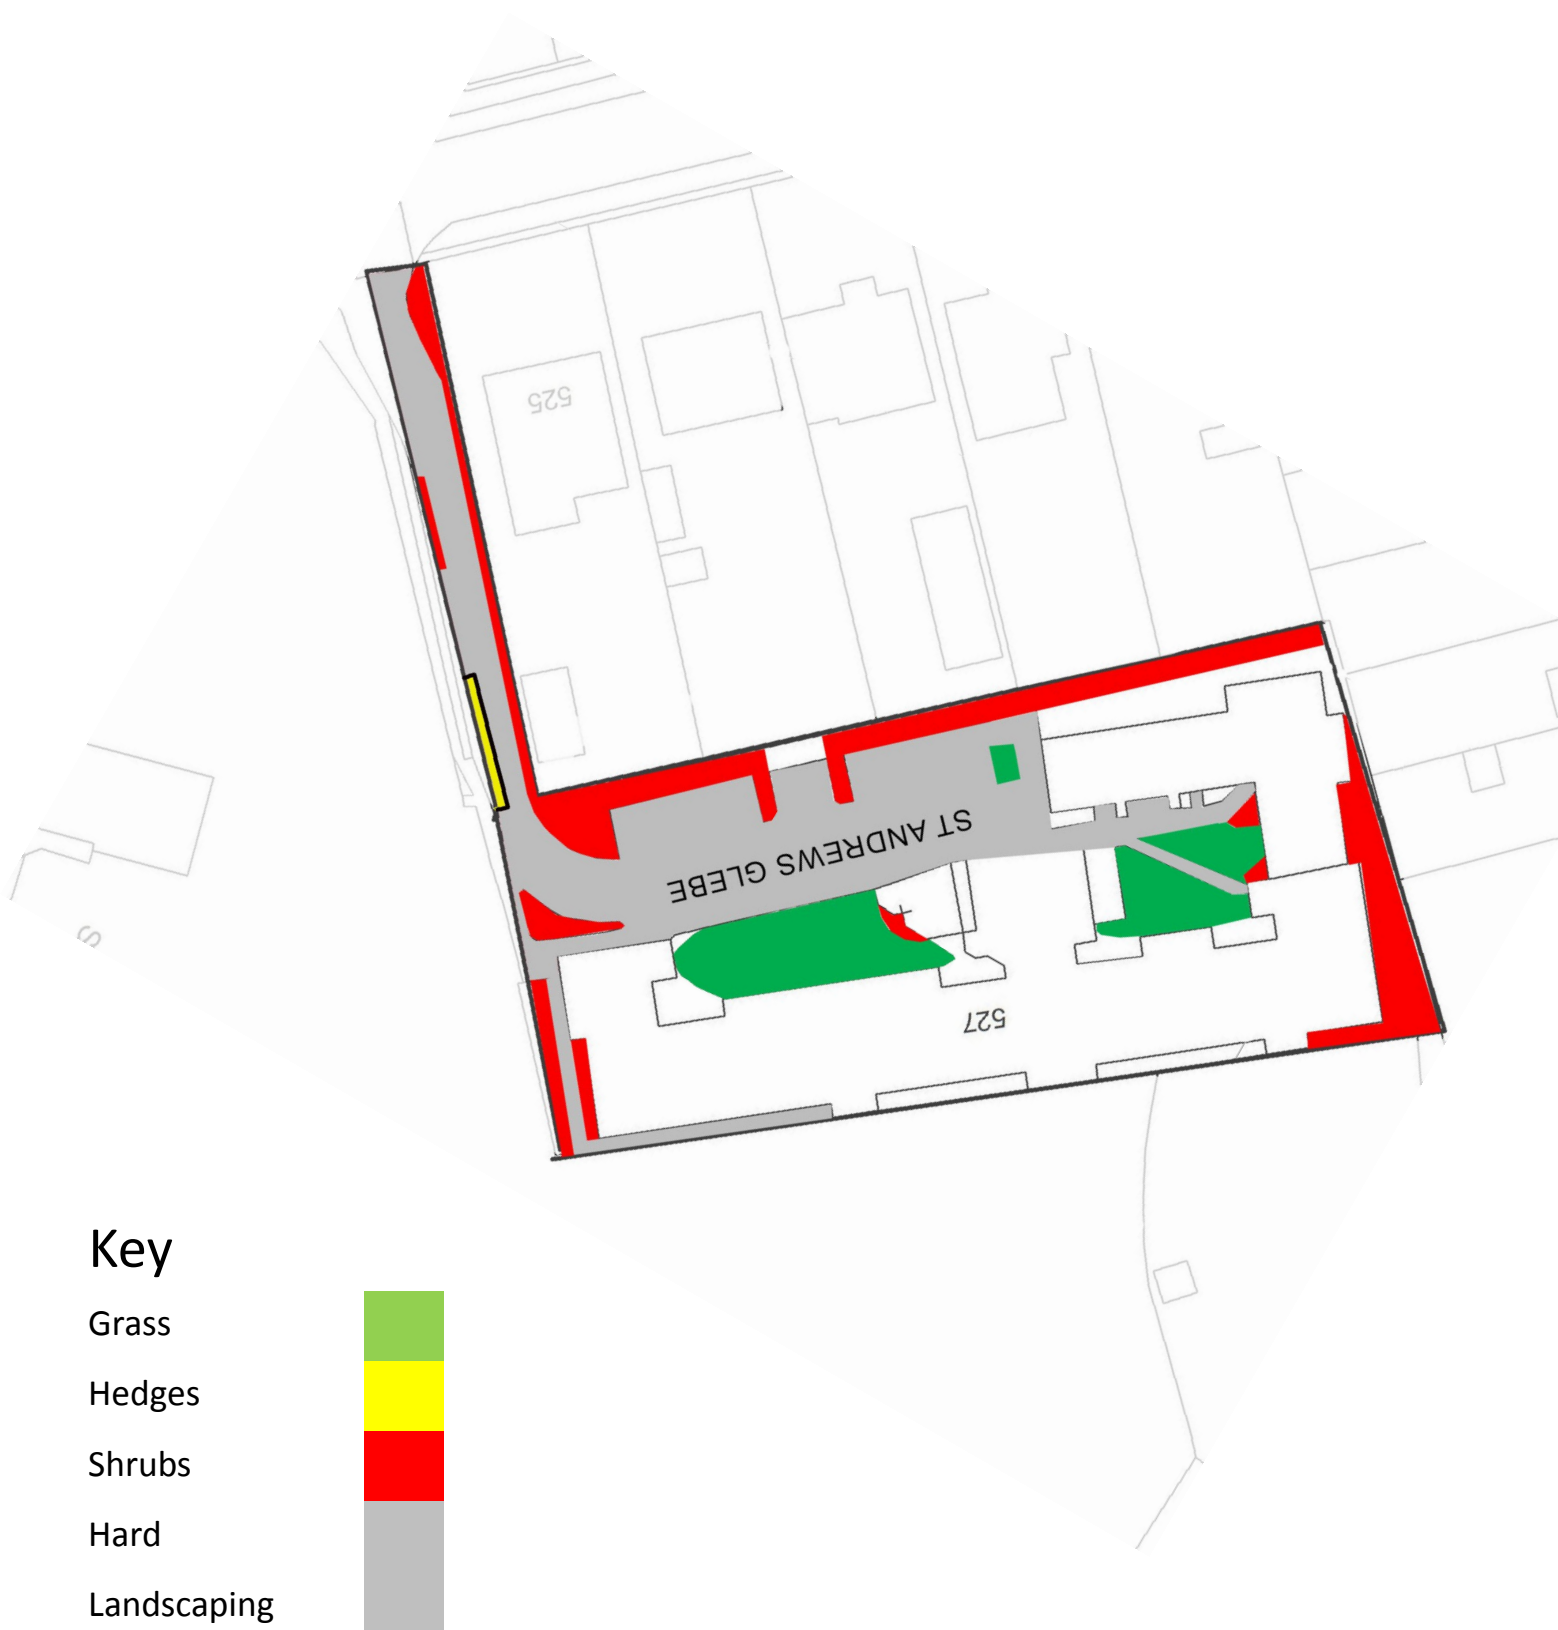

St Andrews Glebe

Cambridge

CB1 3JS

© Crown copyright [and database rights] [2018] OS [100059699]. Use of this data is subject to [terms and conditions](#) [click here to see the terms and conditions](#)