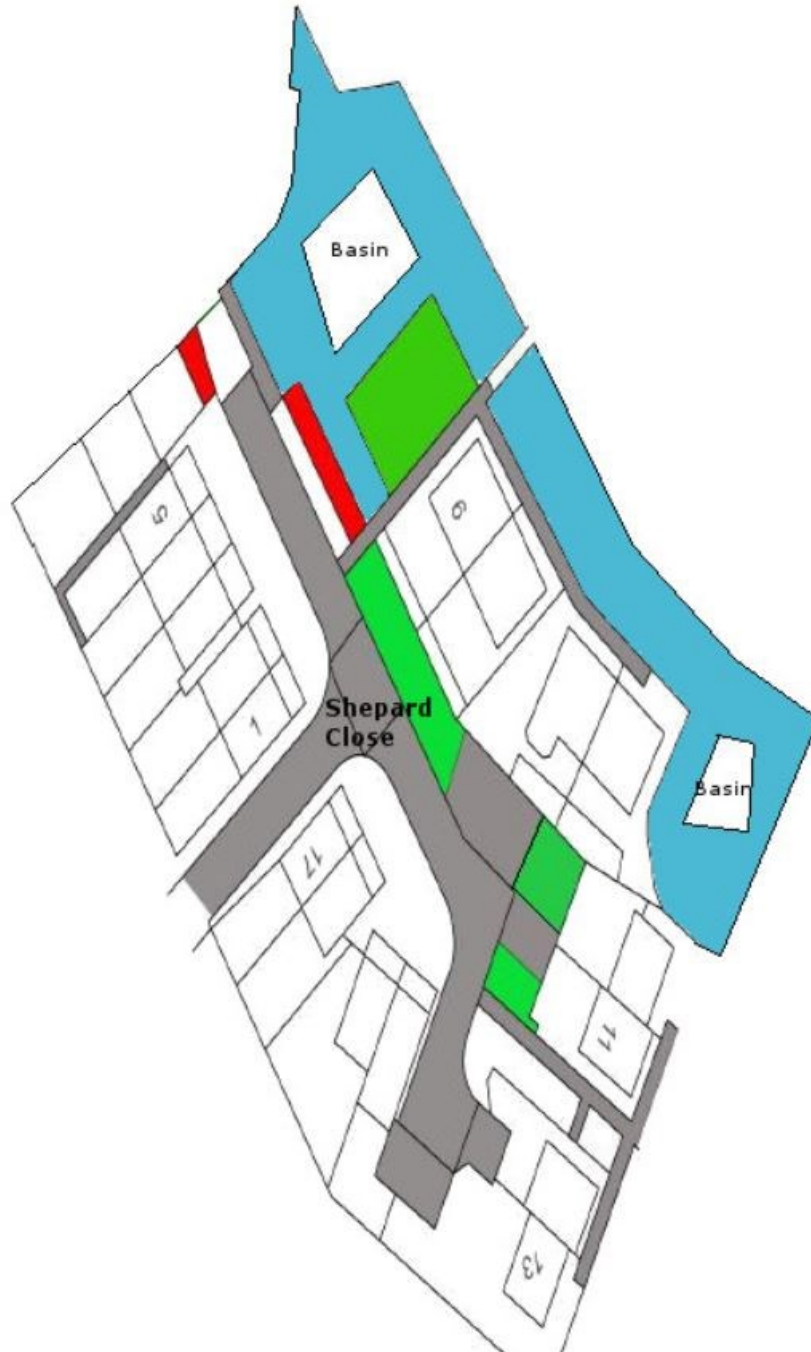

Shepard Close
Cambourne
CB23 5JF

Key

- Grass
- Meadow Grass
- Shrubs
- Hard
- Landscaping

© Crown copyright [and database rights] [2018] OS [100059699]. Use of this data is subject to [terms and conditions](#) [click here to see the terms and conditions](#)