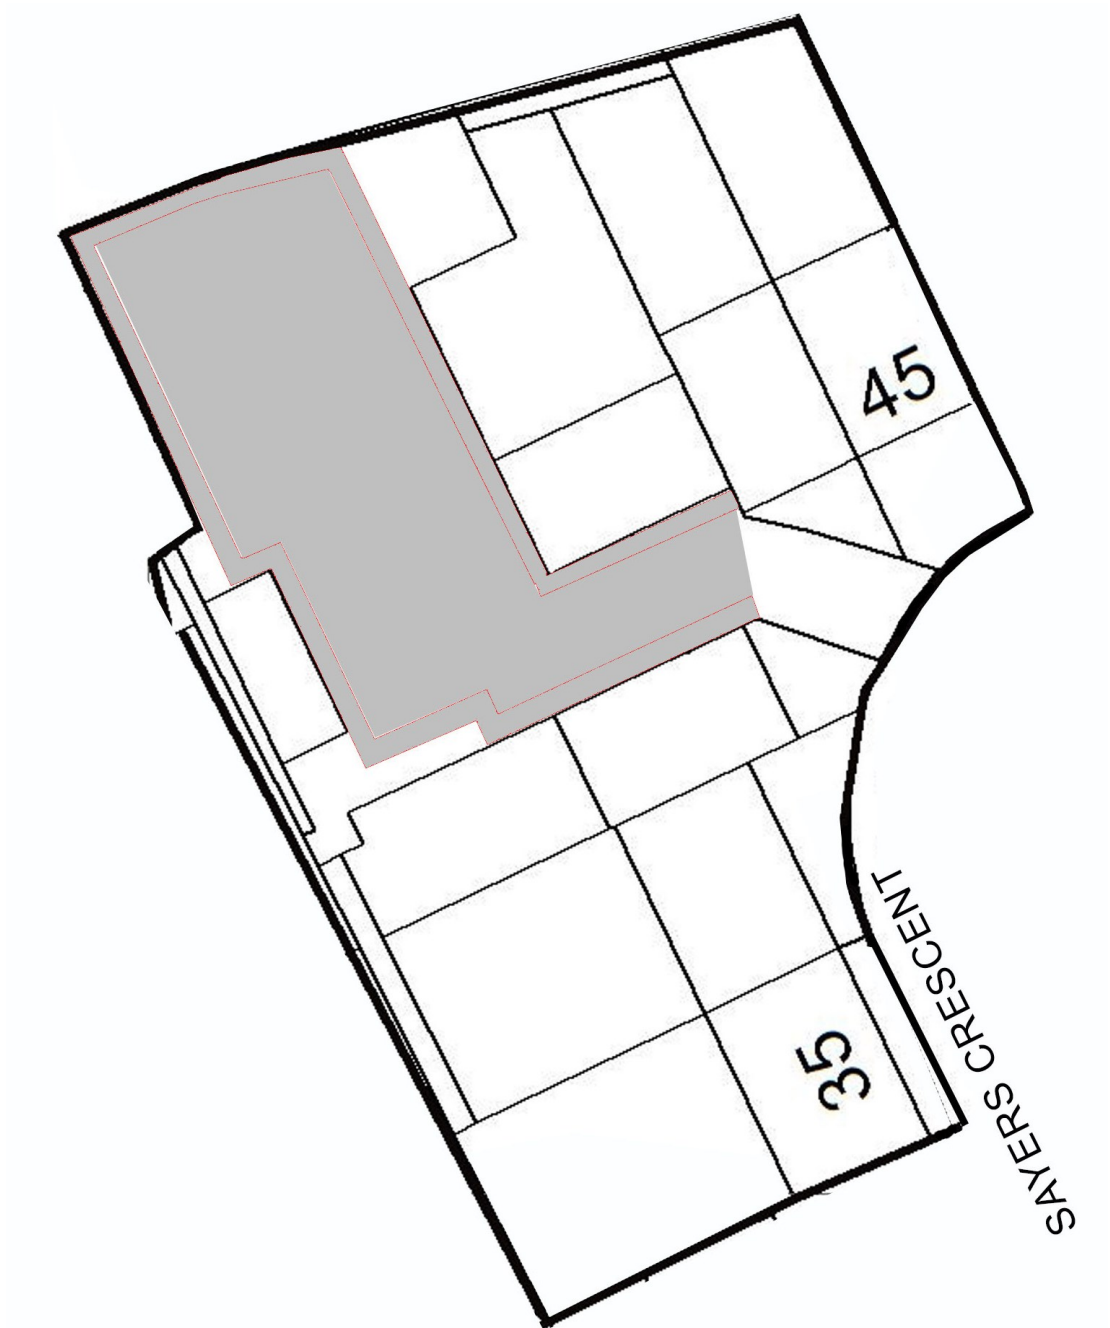

Sayers Crescent
Wisbech St Mary
PE13 4AS

Key

Hard

Landscaping

© Crown copyright [and database rights] [2018] OS [100059699]. Use of this data is subject to [terms and conditions](#) *click here to see the terms and conditions*