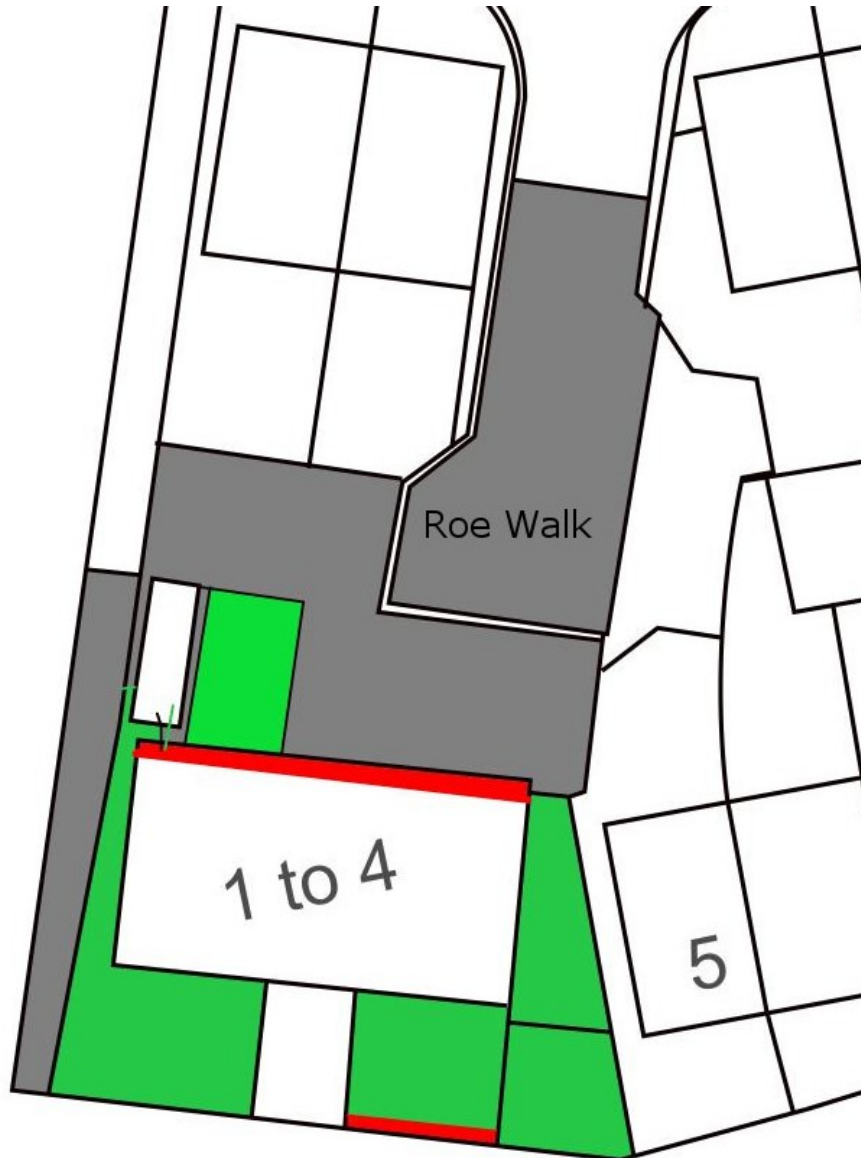

Roe Walk
Cambourne
CB23 6DR

Key

Shrubs

Grass

Hard

Landscaping

© Crown copyright [and database rights] [2018] OS [100059699]. Use of this data is subject to [terms and conditions](#) [click here to see the terms and conditions](#)