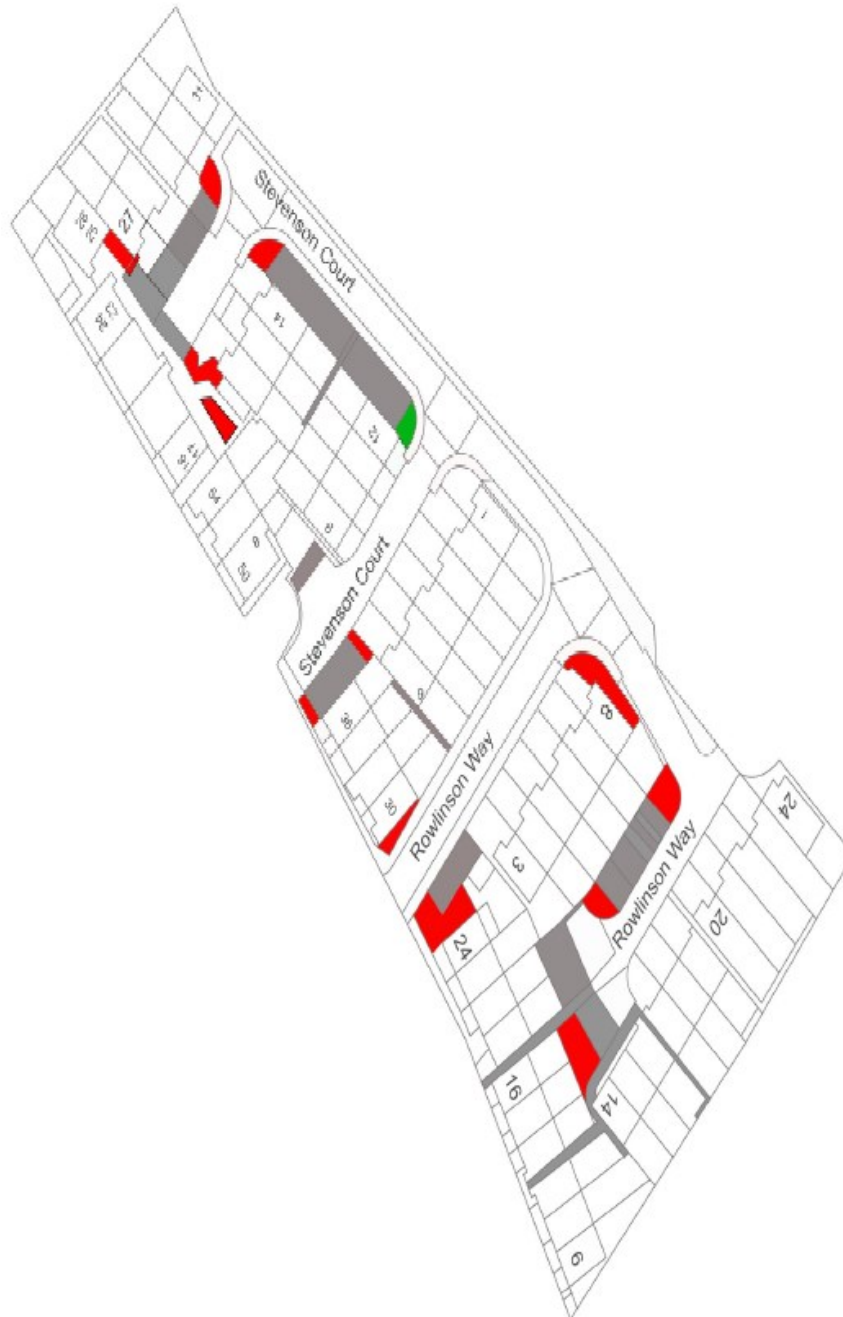

River Lane (Rowlinson Way , Stevenson Court and River Lane )

Cambridge

CB5 8HP

Key

Grass

Shrubs

Hard

Landscaping

© Crown copyright [and database rights] [2018] OS [100059699]. Use of this data is subject to [terms and conditions](#) [click here to see the terms and conditions](#)