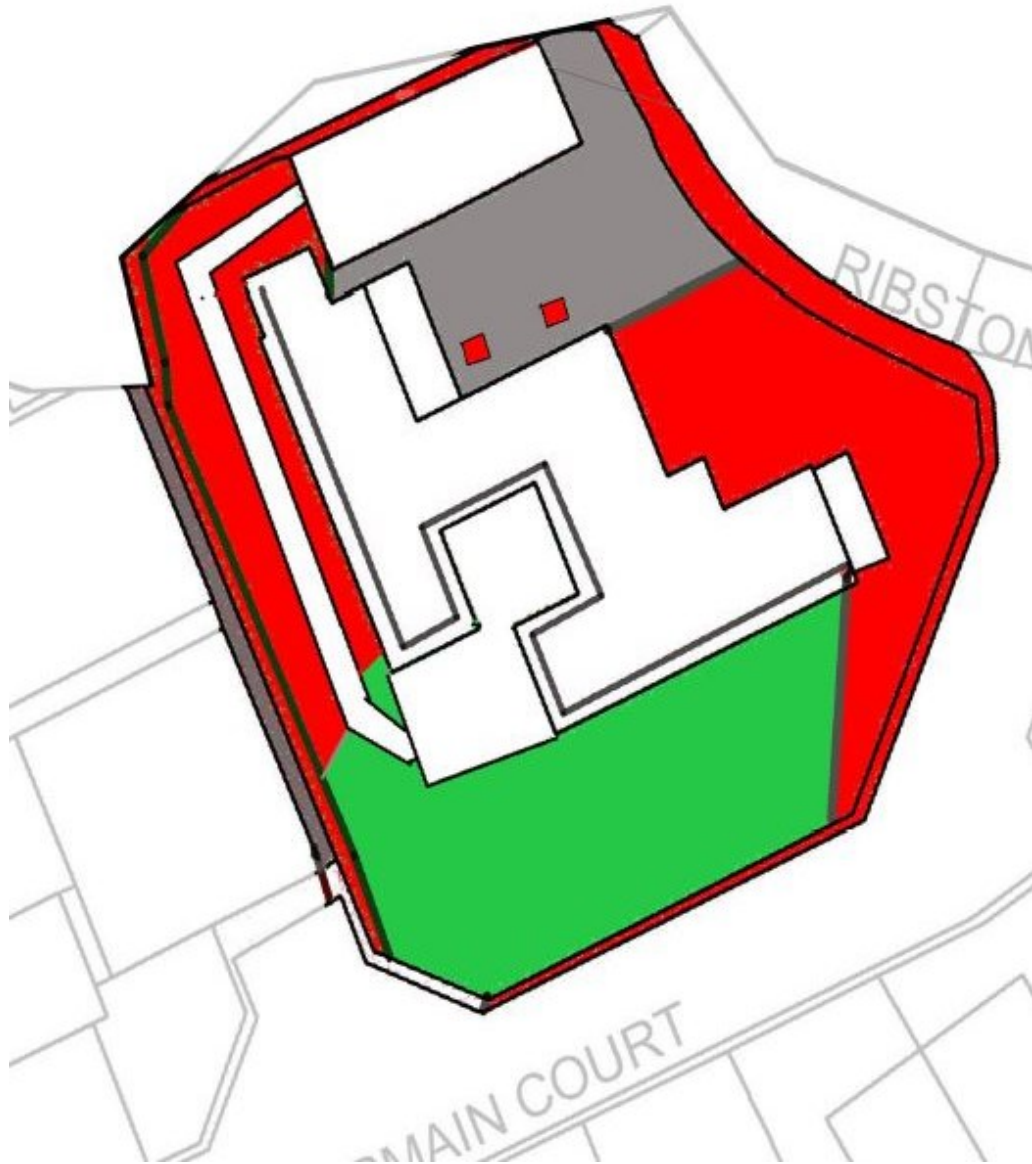

14 Ribston Way
Nuffield Road
Cambridge
CB4 1FT

Key

Grass

Shrubs

Hard

Landscaping

© Crown copyright [and database rights] [2018] OS [100059699]. Use of this data is subject to [terms and conditions](#) [click here to see the terms and conditions](#)