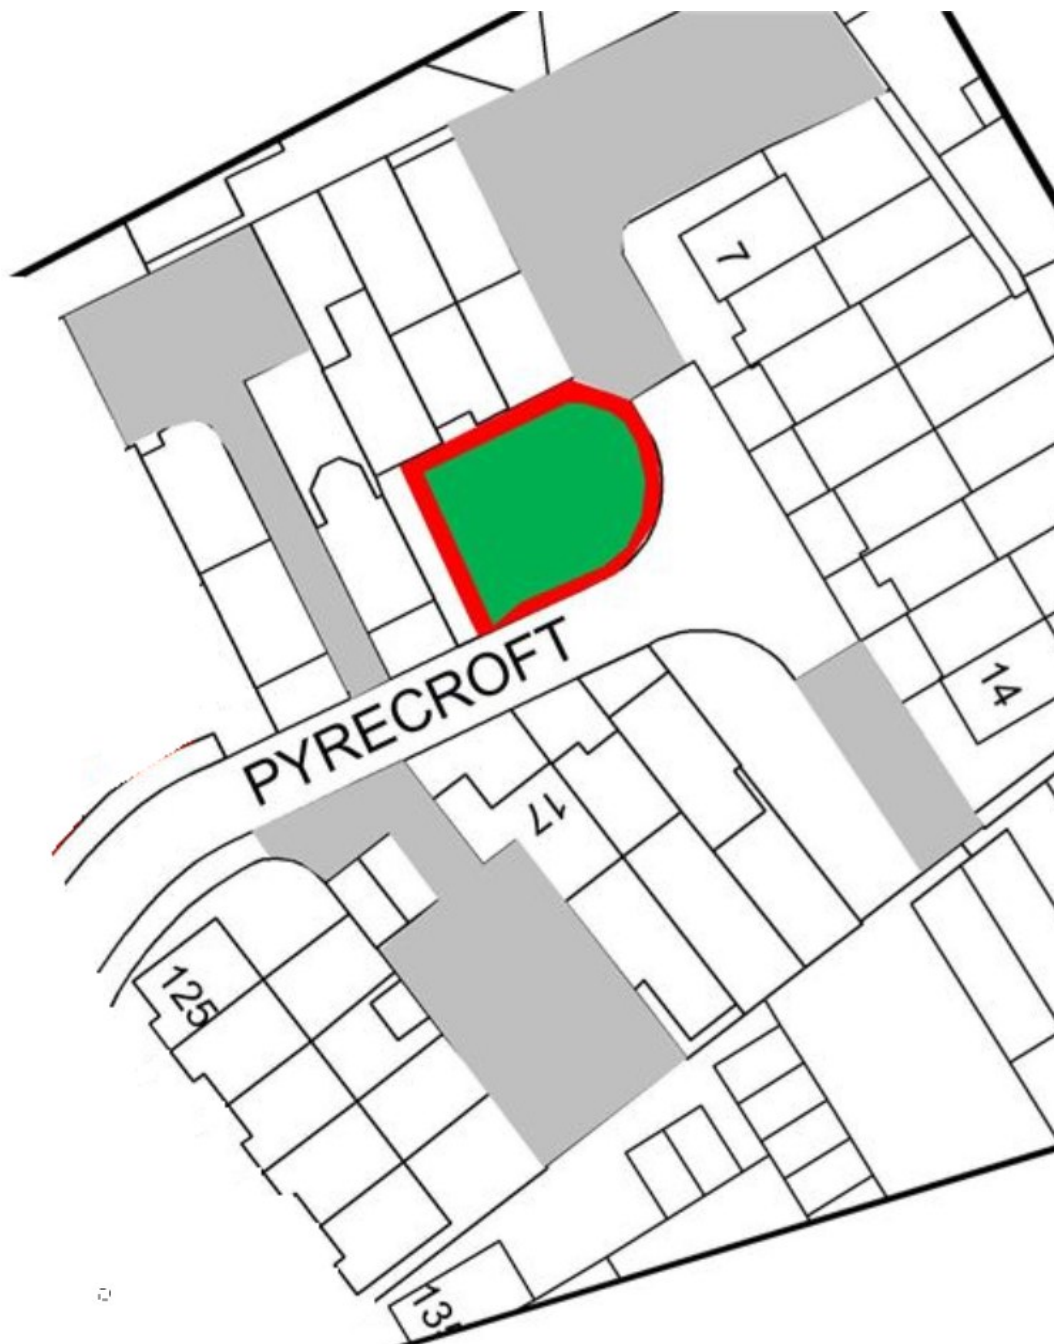

Pyrecroft
Cambourne
CB23 5EE

Key

Shrubs

Grass

Hard

Landscaping

© Crown copyright [and database rights] [2018] OS [100059699]. Use of this data is subject to [terms and conditions](#) [click here to see the terms and conditions](#)