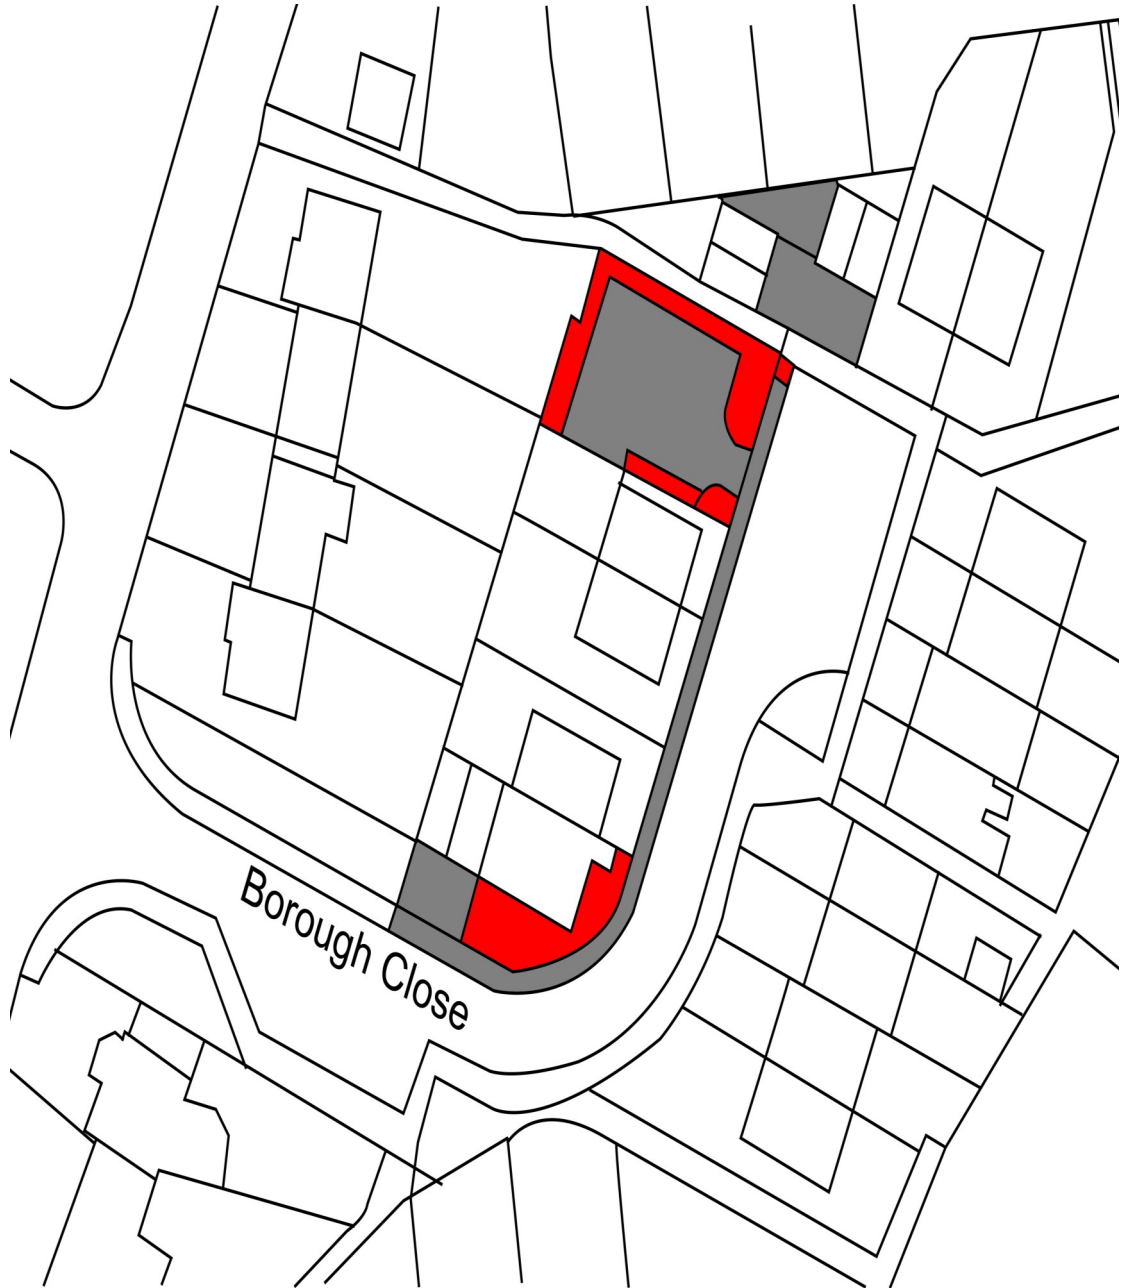

Borough Close

Wisbech

PE13 2SF

Key

Shrubs

Hard

Landscaping

© Crown copyright [and database rights] [2018] OS [100059699]. Use of this data is subject to [terms and conditions](#) [click here to see the terms and conditions](#)