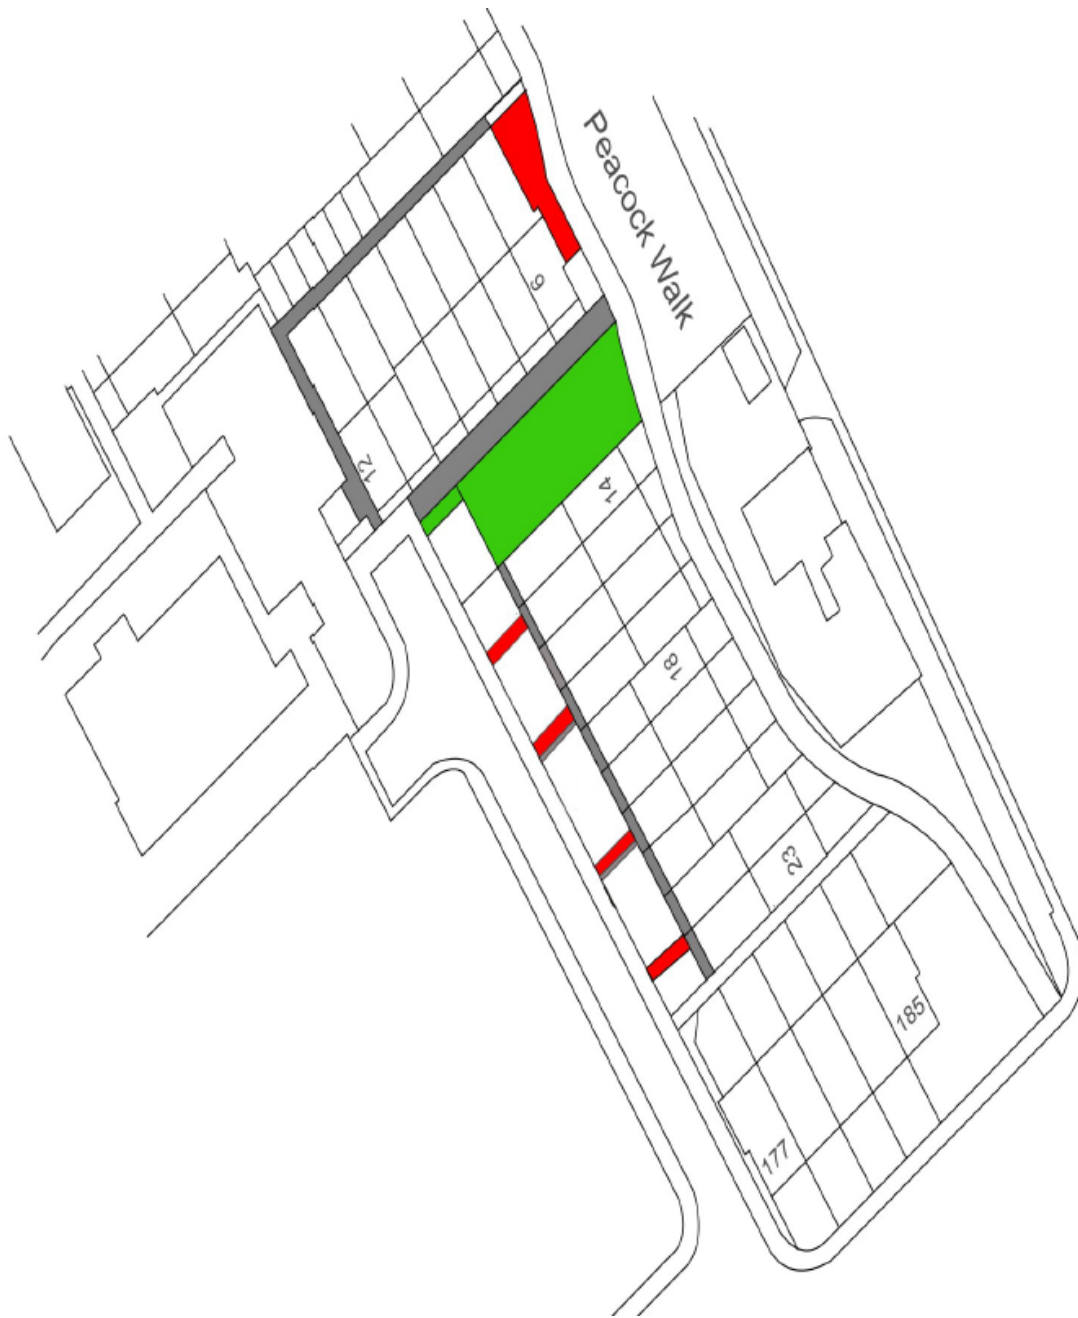

Peacock Walk

Little Paxton

PE19 6BY

Key

Grass

Shrubs

Hard

Landscaping

© Crown copyright [and database rights] [2018] OS [100059699]. Use of this data is subject to [terms and conditions](#) [click here to see the terms and conditions](#)