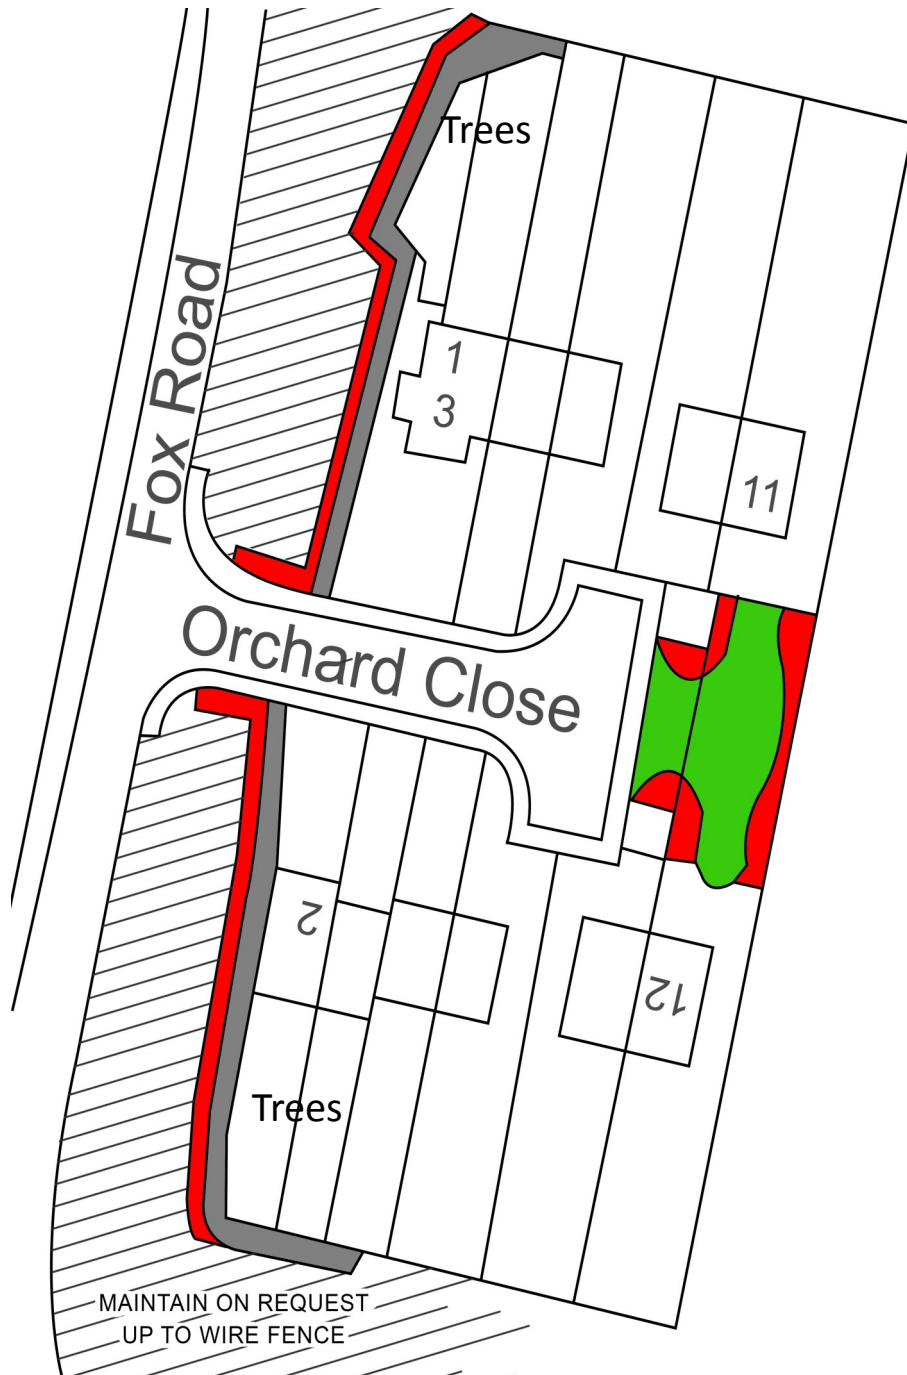

Orchard Close

Balsham

CB21 4EW

Key

Grass

Shrubs

Hard

Landscaping

© Crown copyright [and database rights] [2018] OS [100059699]. Use of this data is subject to [terms and conditions](#) [click here to see the terms and conditions](#)