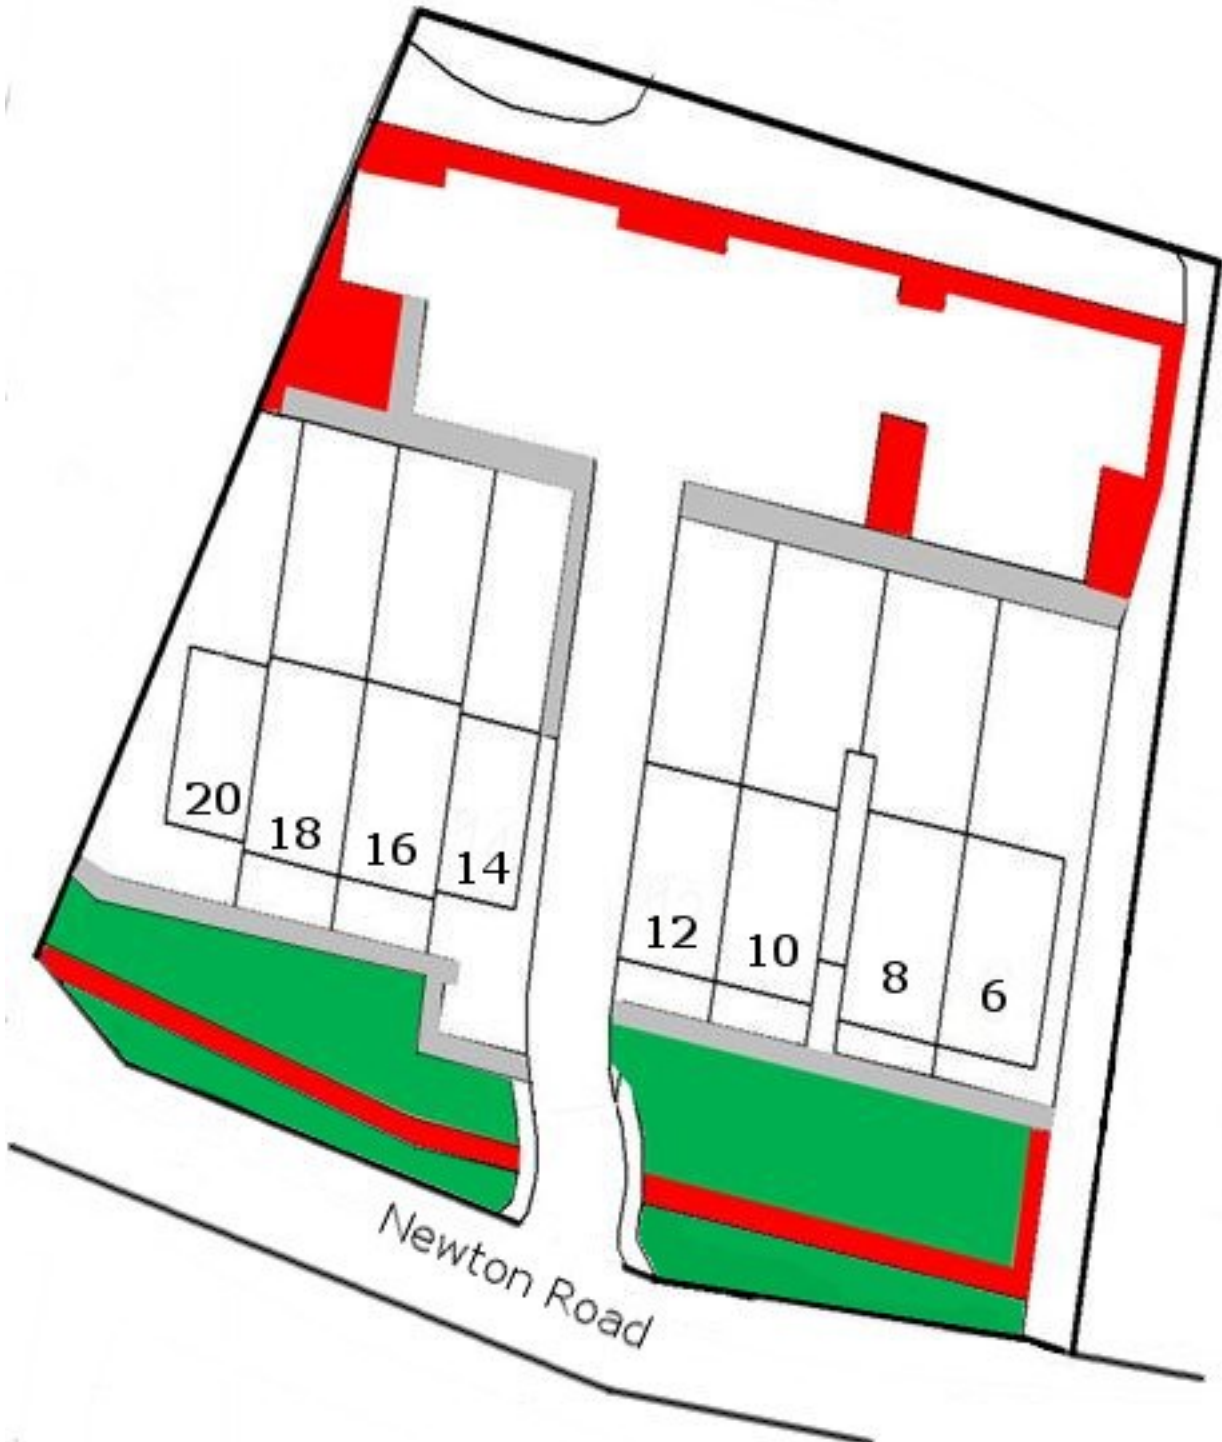

Newton Road
Whittlesford
CB22 4PF

© Crown copyright [and database rights] [2018] OS [100059699]. Use of this data is subject to [terms and conditions](#) [click here to see the terms and conditions](#)