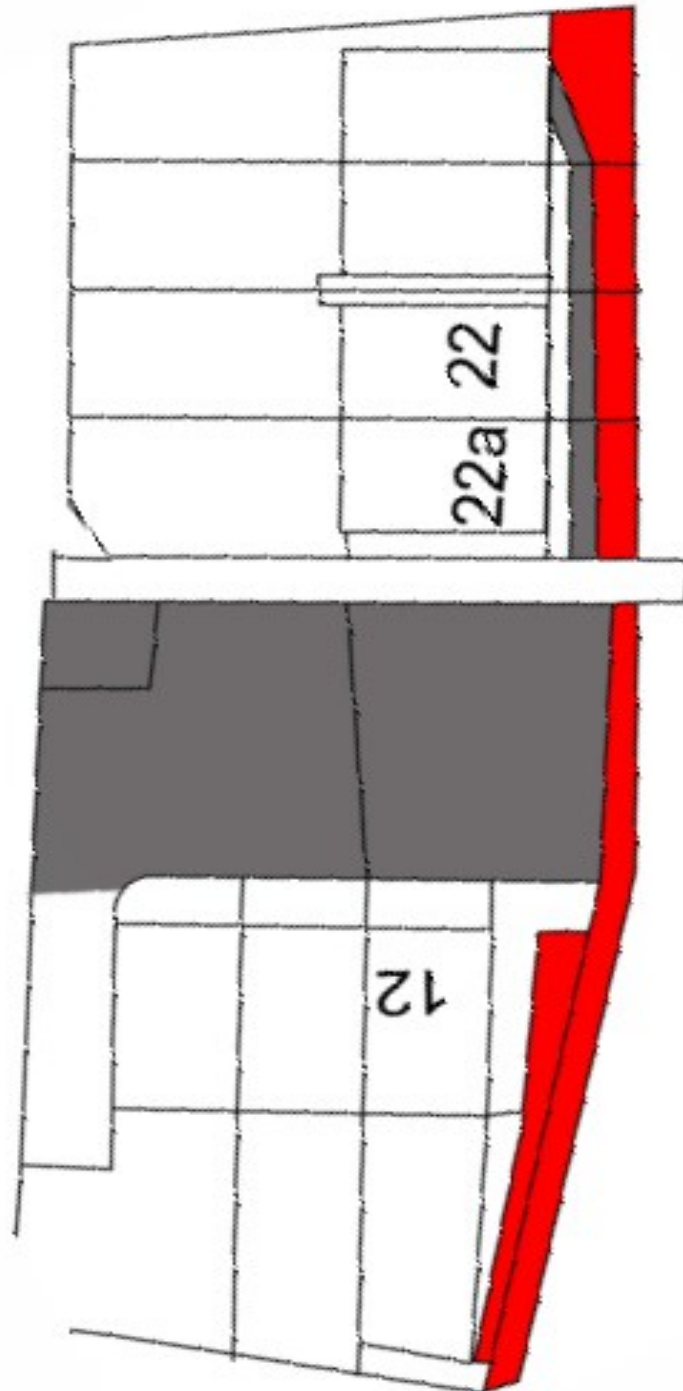

Borley Way and High Street

Teversham

CB1 5BA

Key

Shrubs

Hard

Landscaping

© Crown copyright [and database rights] [2018] OS [100059699]. Use of this data is subject to [terms and conditions](#) [click here to see the terms and conditions](#)