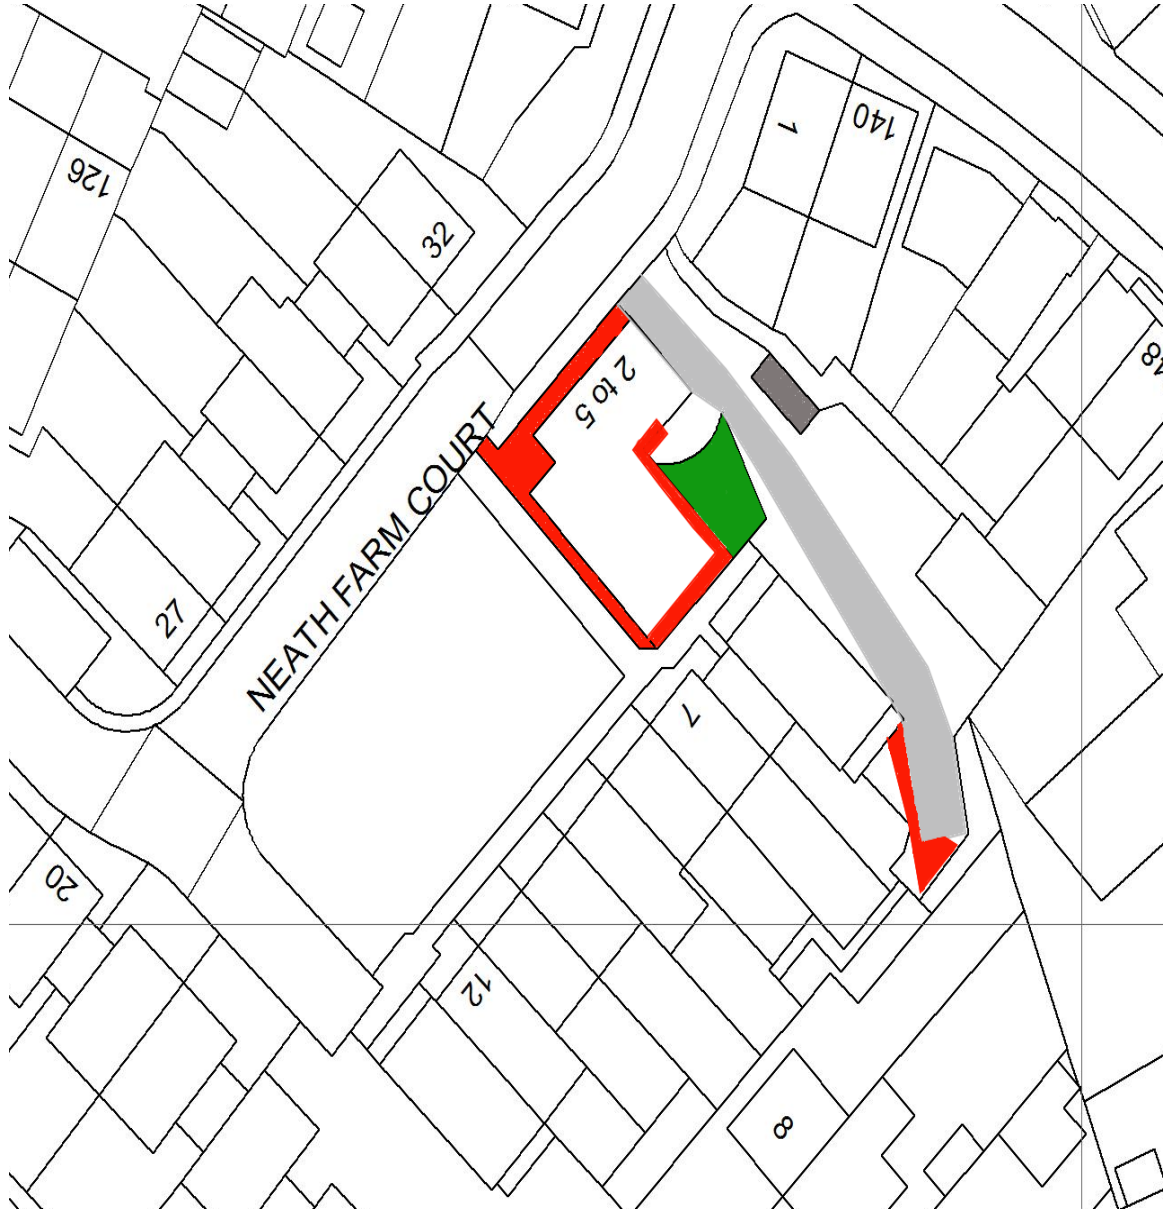

Neath Farm Court

Cambridge

CB1 3EX

Key

- Grass
- Shrubs
- Hard
- Landscaping

© Crown copyright [and database rights] [2018] OS [100059699]. Use of this data is subject to [terms and conditions](#) [click here to see the terms and conditions](#)