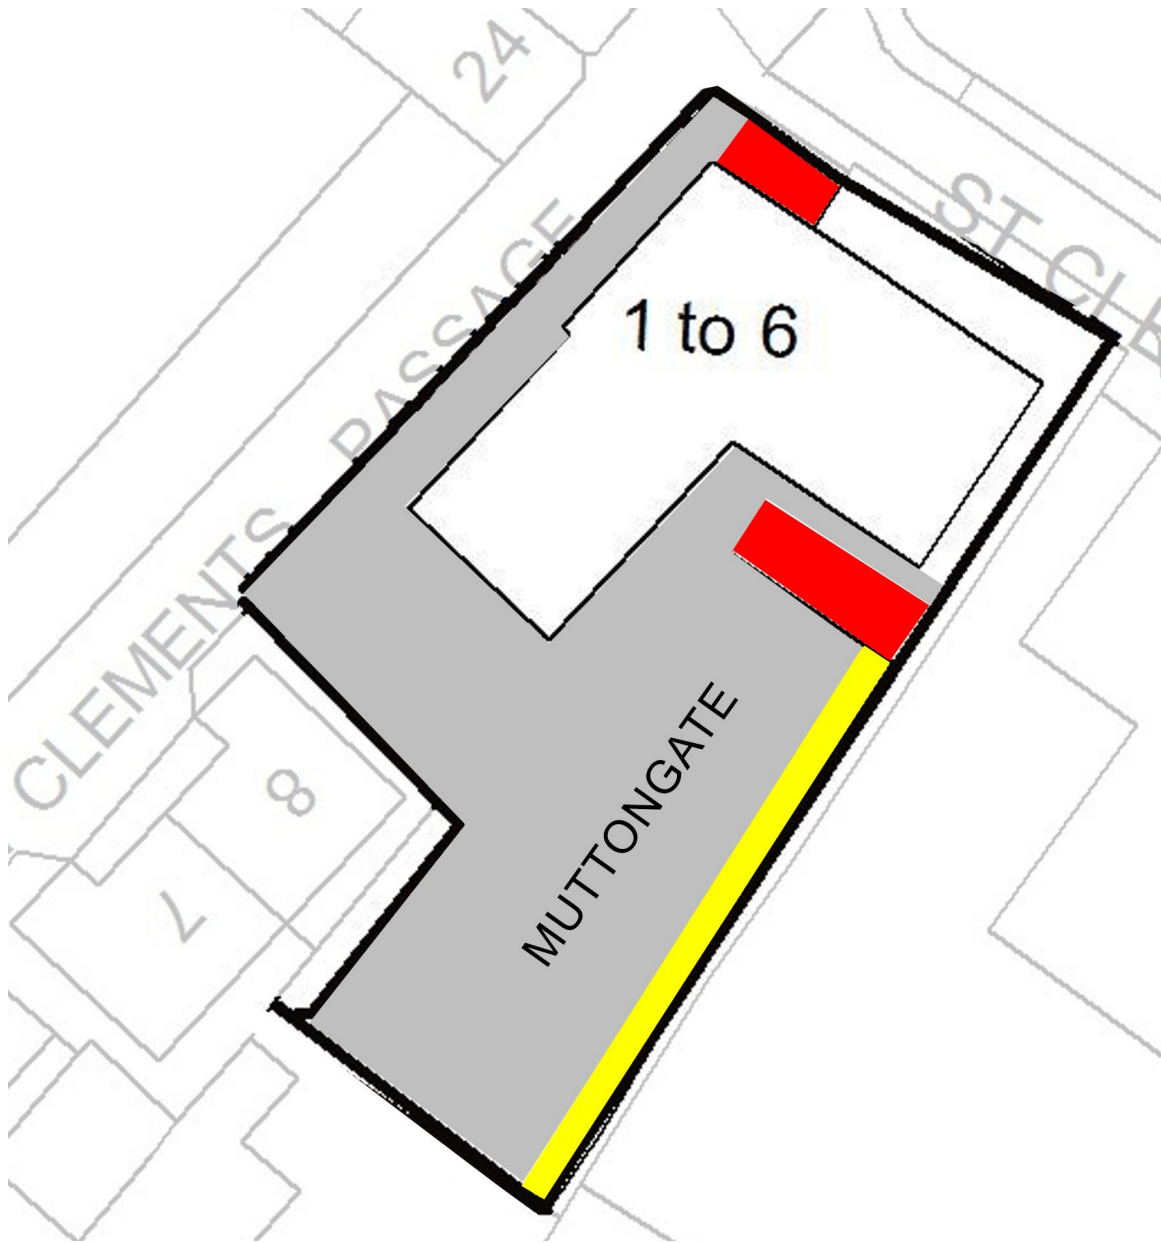

Muttongate  
St Clements Passage  
Huntingdon  
PE29 3FF

**Key**

- Hedges
- Shrubs
- Hard
- Landscaping

© Crown copyright [and database rights] [2018] OS [100059699]. Use of this data is subject to [terms and conditions](#)