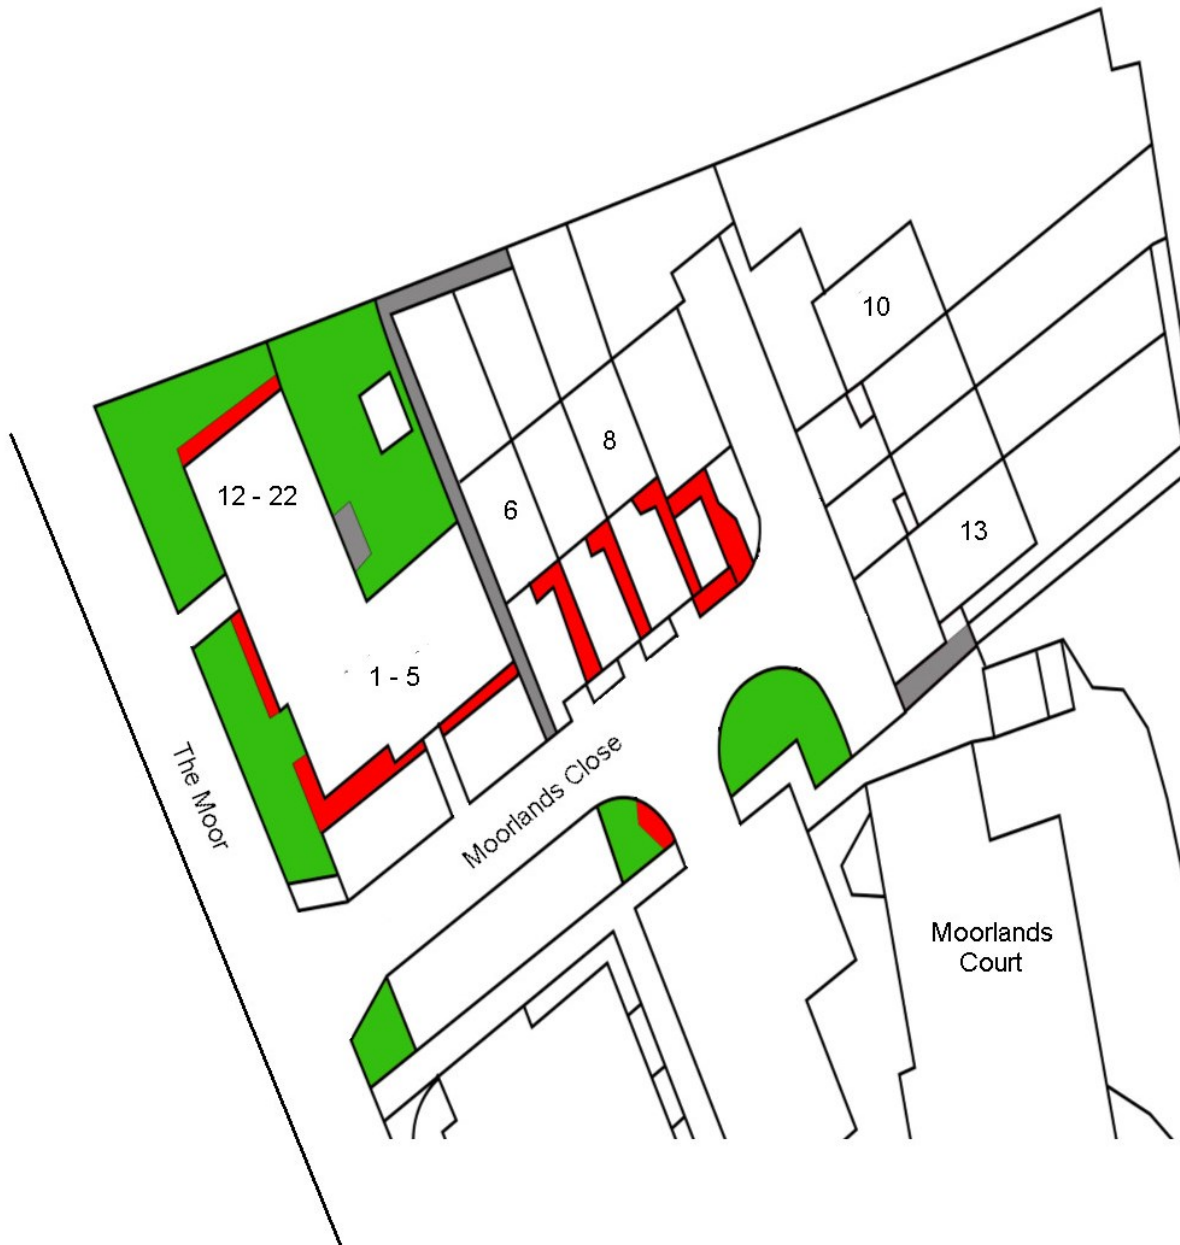

Moorlands Close  
Melbourn  
Royston  
SG8 6FF

					
Grass	Shrubs	Hard Standing	Hedges	Meadow Grass	Trees

All CHS plans and information about what is included in our contract can be found at  
<https://www.chsgroup.org.uk/my-chs-home/rented-homes/gardening-schedule/>