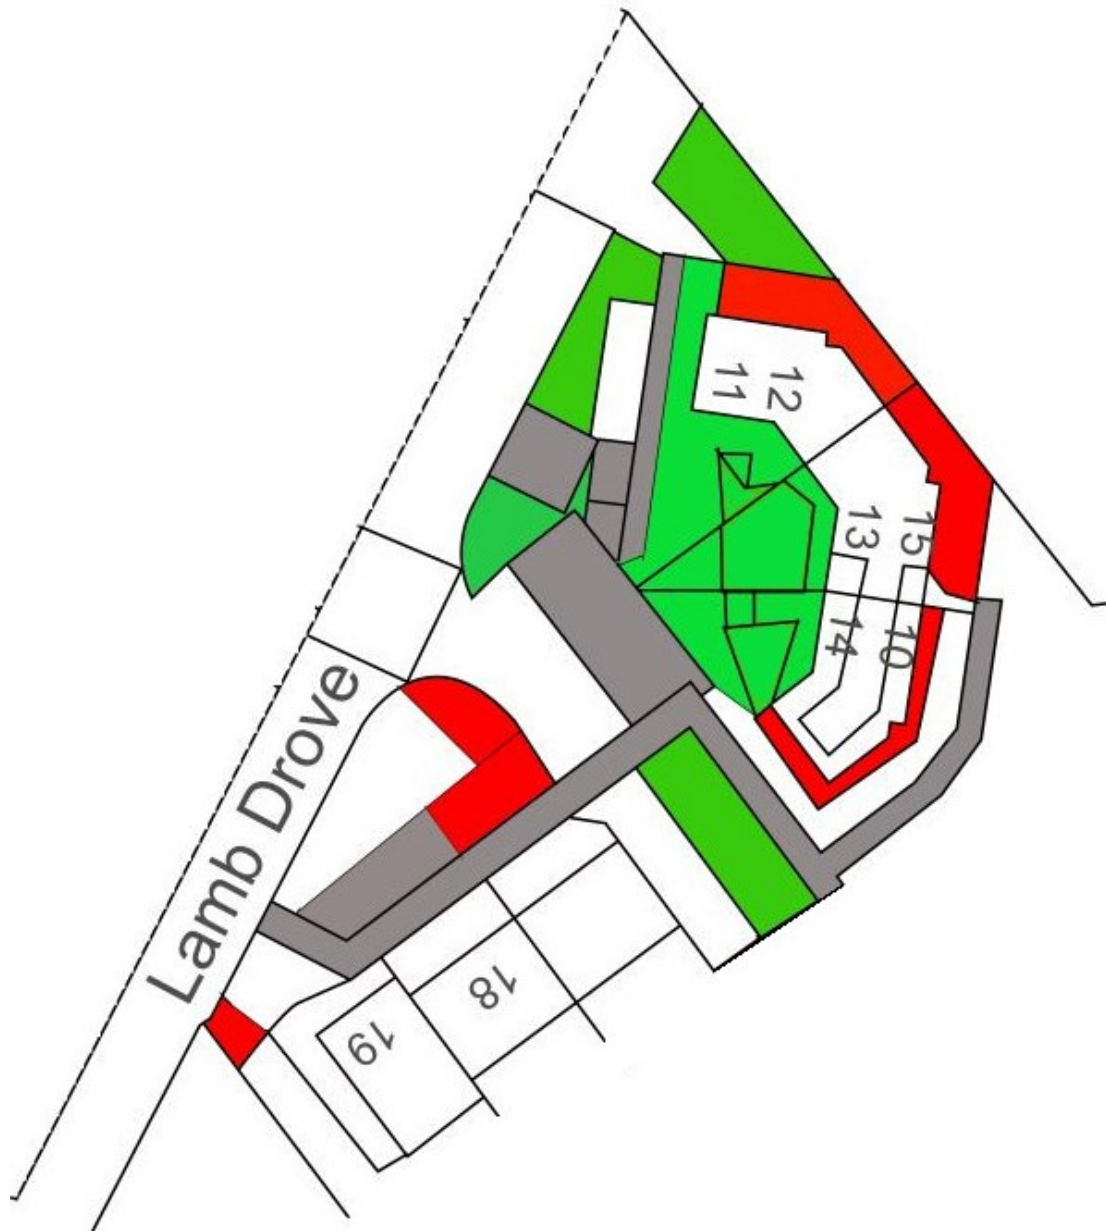

Lamb Drove  
Cambourne  
CB23 5JF

**Key**

- Grass
  - Hedges
  - Shrubs
  - Hard
  - Landscaping
- 

© Crown copyright [and database rights] [2018] OS [100059699]. Use of this data is subject to [terms and conditions](#) [click here to see the terms and conditions](#)