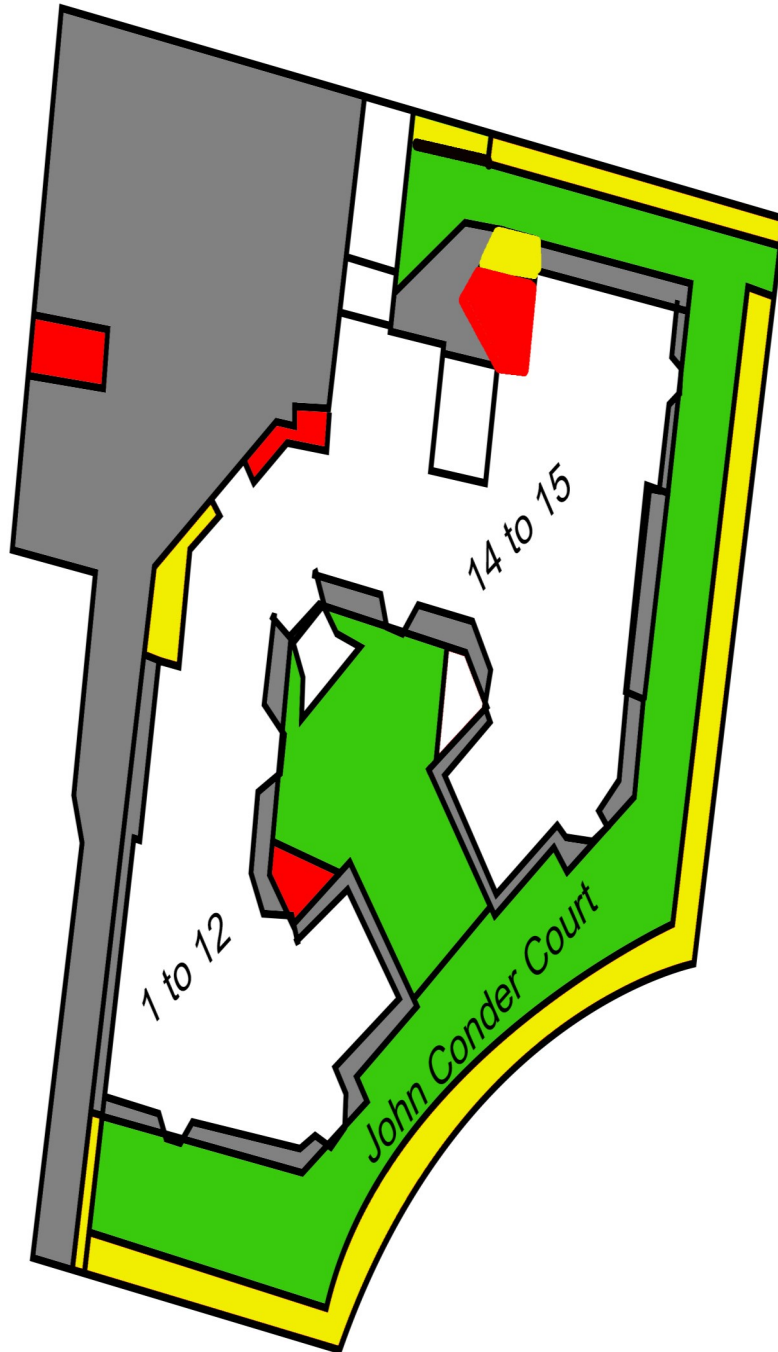

John Conder Court
Cambridge
CB1 3YH

Key

Shrubs

Grass

Hedges/Trees

Hard

Landscaping

© Crown copyright [and database rights] [2018] OS [100059699]. Use of this data is subject to [terms and conditions](#) [click here to see the terms and conditions](#)