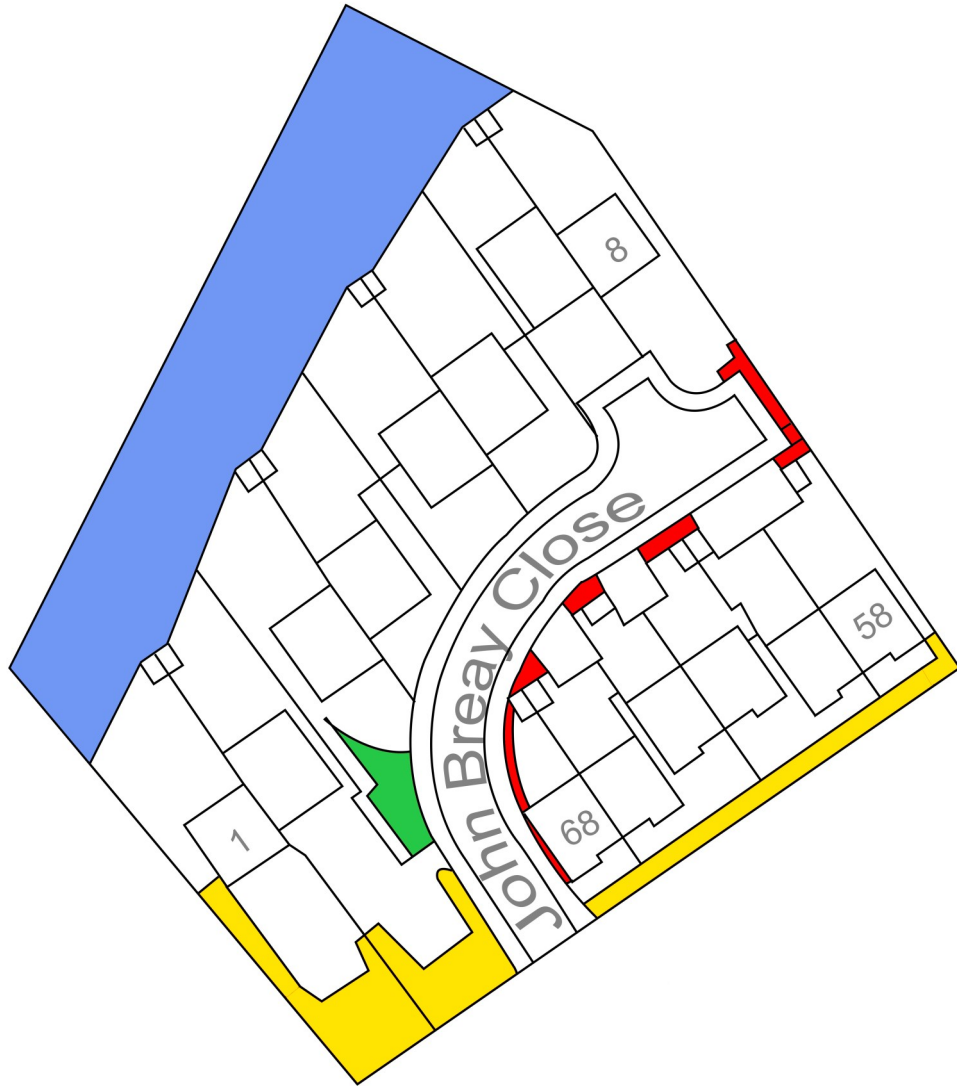

John Breay Close and Meldreth Road
Shepreth
SG8 6XA

Key

Shrubs

Grass

Hedges

Trees

© Crown copyright [and database rights] [2018] OS [100059699]. Use of this data is subject to [terms and conditions](#) click here to see the terms and conditions