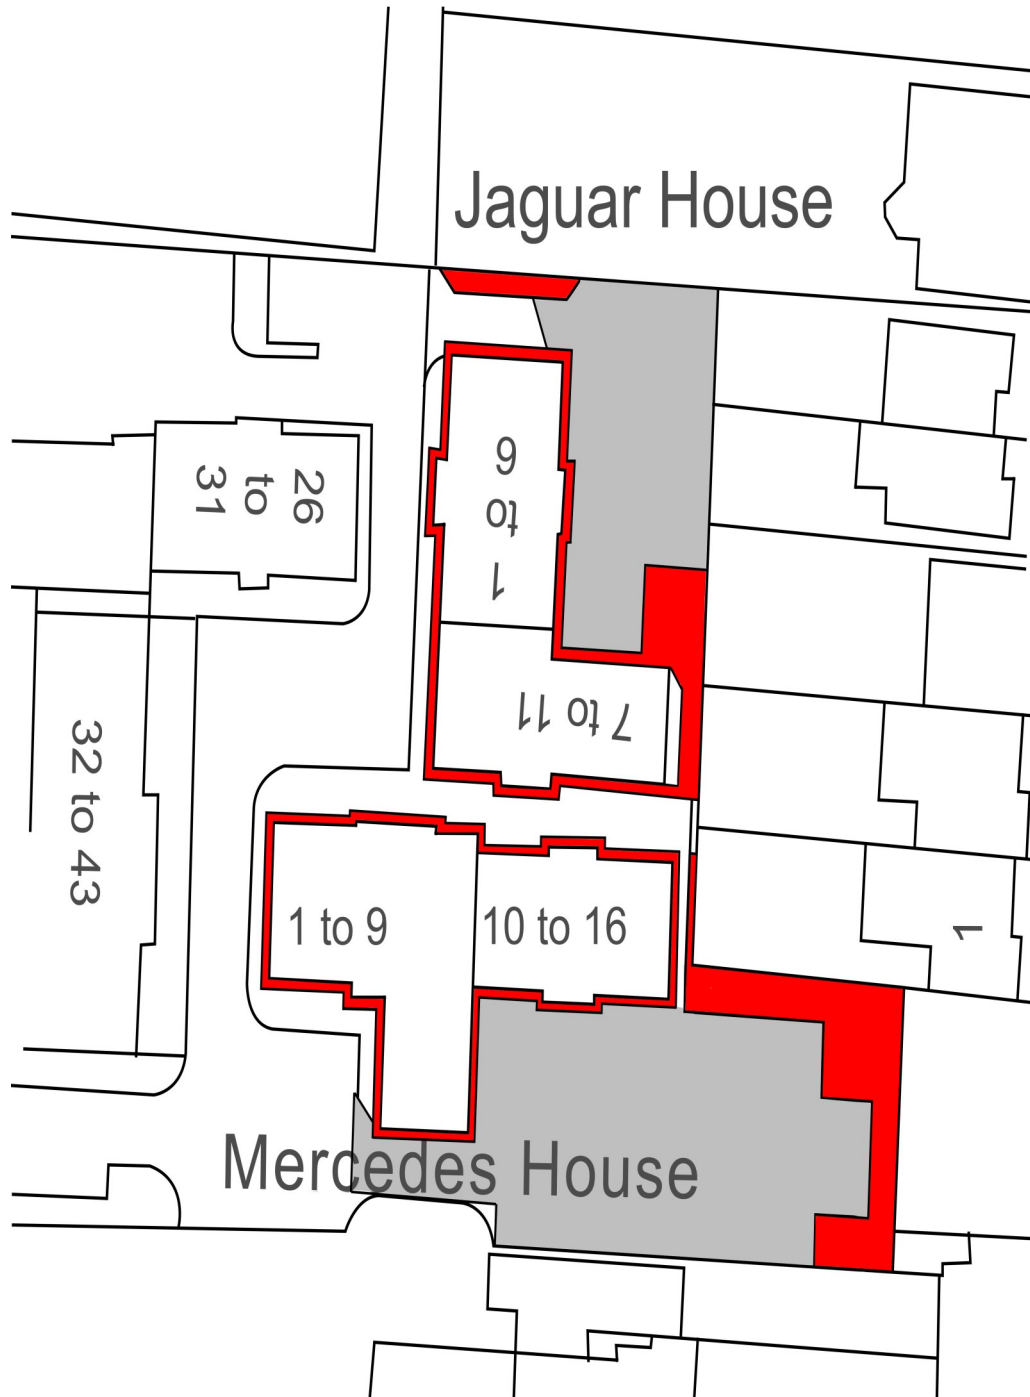

Jaguar and Mercedes house

March

PE15 9GA

Key

Shrubs

Hard

Landscaping

© Crown copyright [and database rights] [2018] OS [100059699]. Use of this data is subject to [terms and conditions](#) [click here to see the terms and conditions](#)