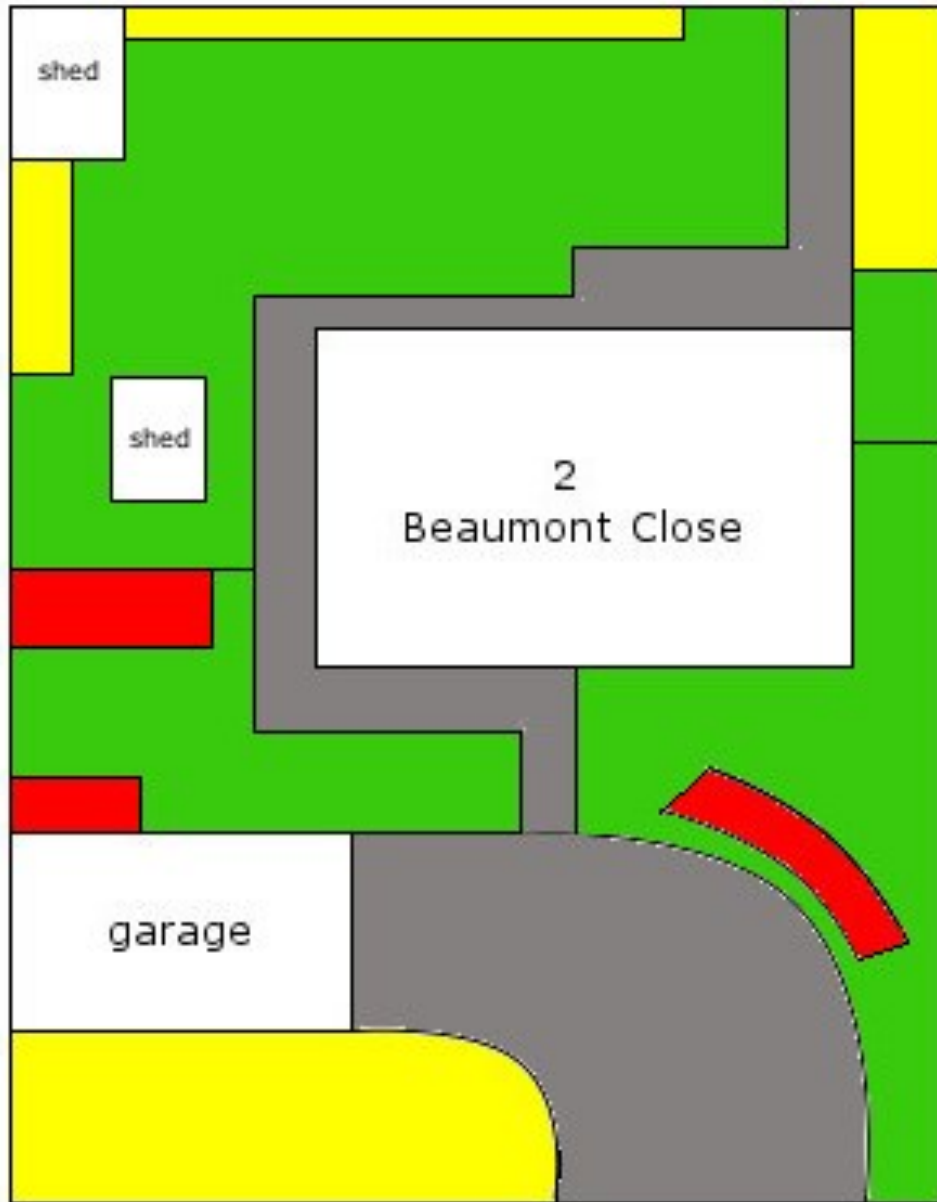

2 Beaumont Close
Huntingdon
Cambs
PE29 1ER

Key

- Grass
- Hedges
- Shrubs
- Hard
- Landscaping

© Crown copyright [and database rights] [2018] OS [100059699]. Use of this data is subject to [terms and conditions](#) [click here to see the terms and conditions](#)