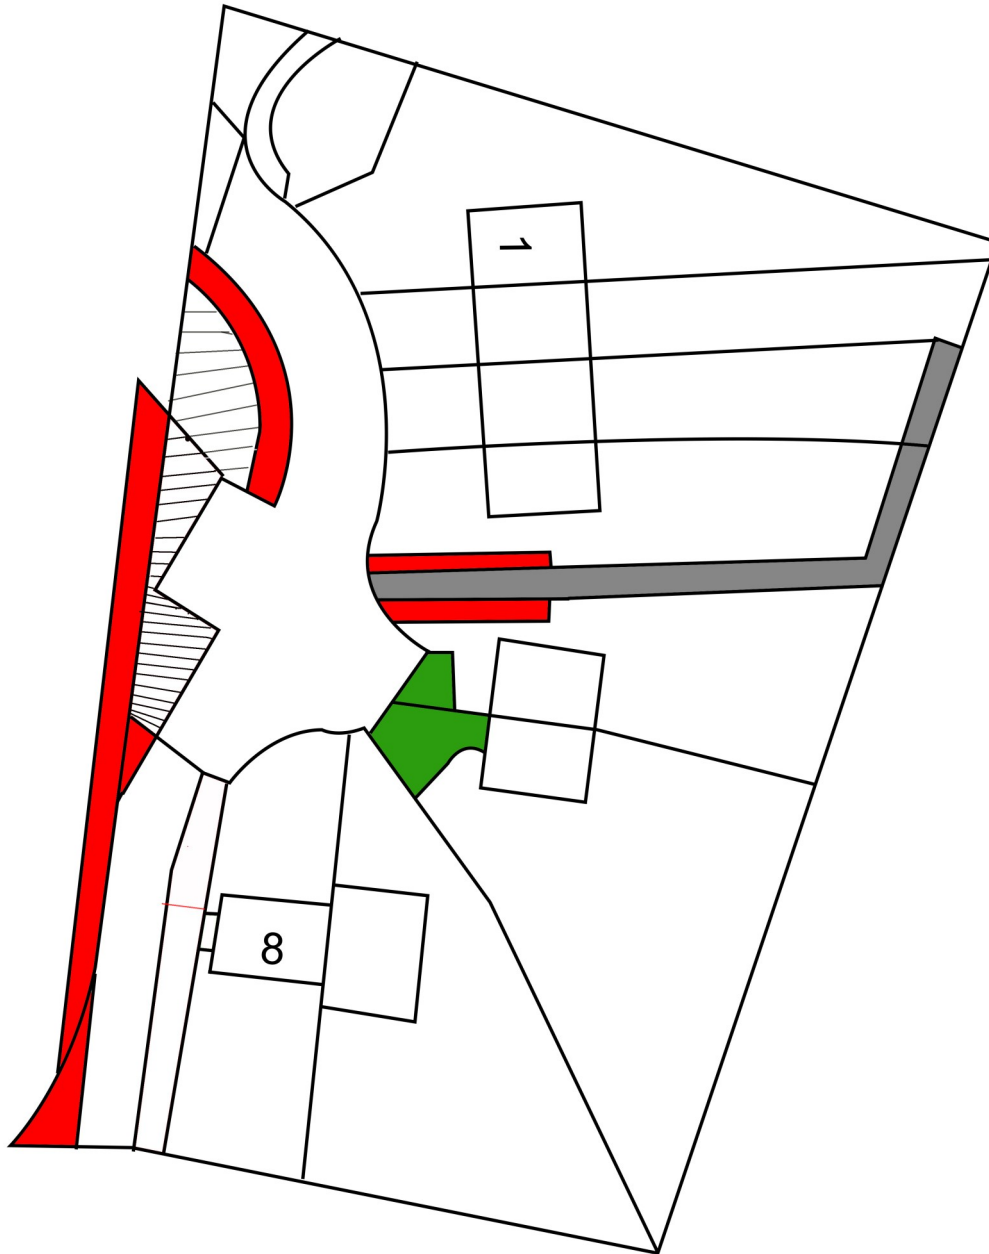

Hay Close

Balsham

CB21 4EJ

Key

Grass

Shrubs

Hard

Landscaping

© Crown copyright [and database rights] [2018] OS [100059699]. Use of this data is subject to [terms and conditions](#) [click here to see the terms and conditions](#)