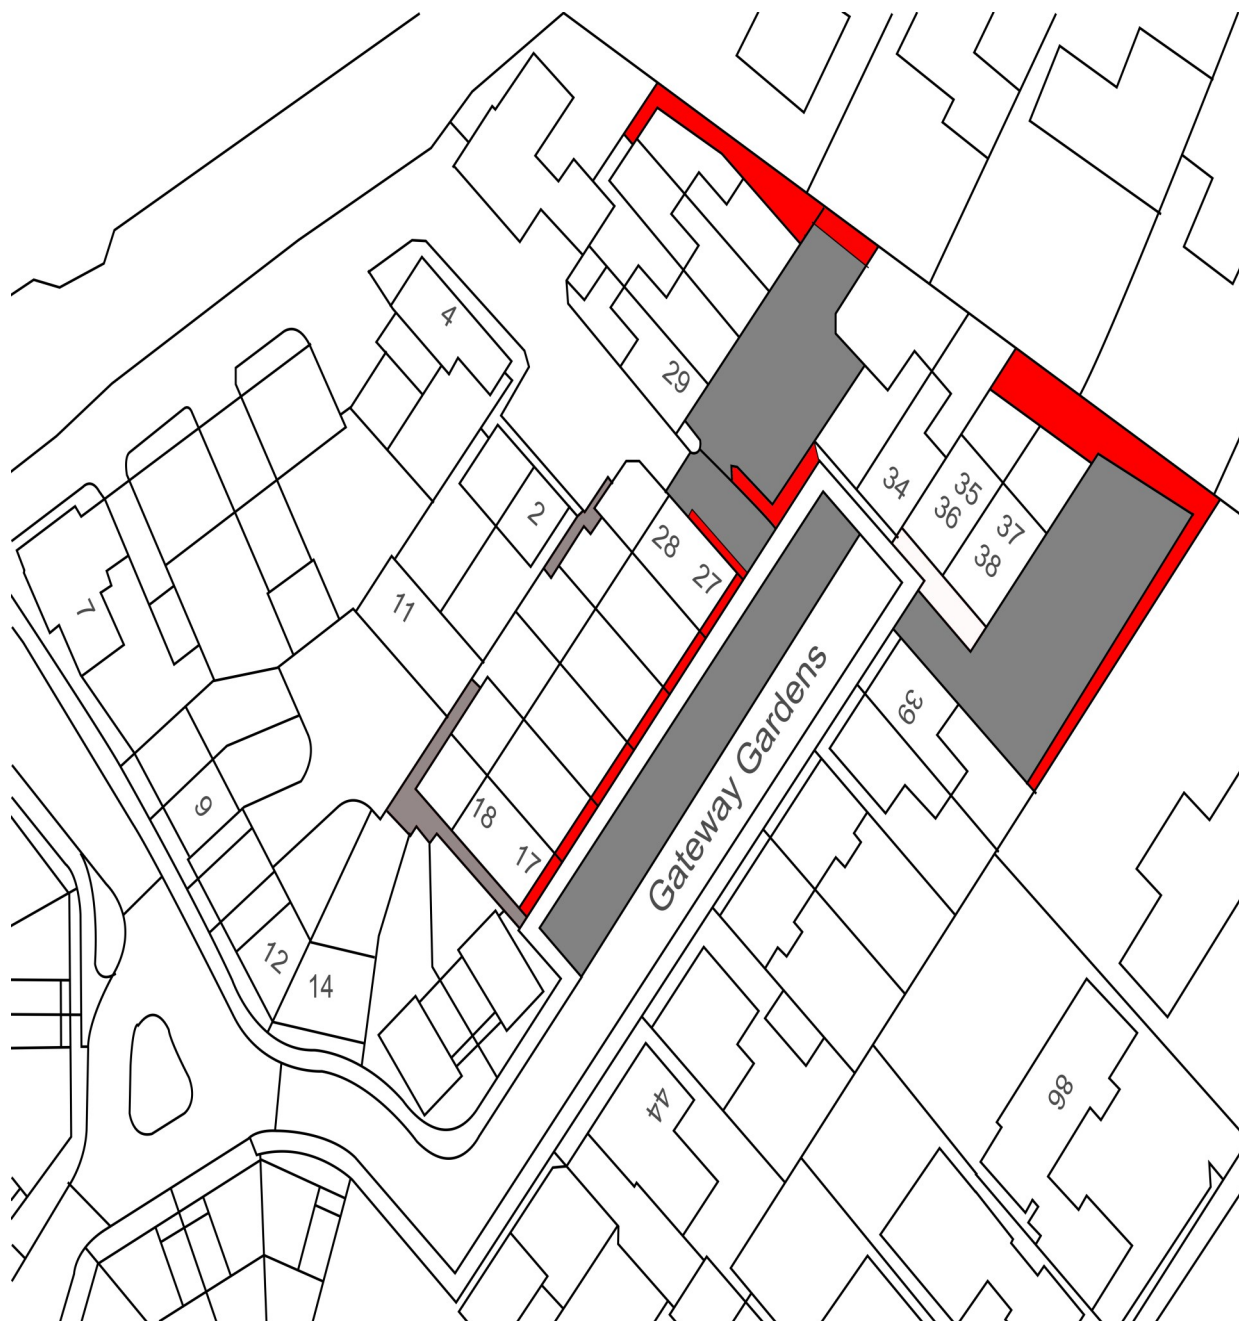

Gateway Gardens

Ely

CB6 3DE

Key

Shrubs

Hard

Landscaping

© Crown copyright [and database rights] [2018] OS [100059699]. Use of this data is subject to [terms and conditions](#) click here to see the terms and conditions

<https://www.chsgroup.org.uk/garden-plans-copyright/>