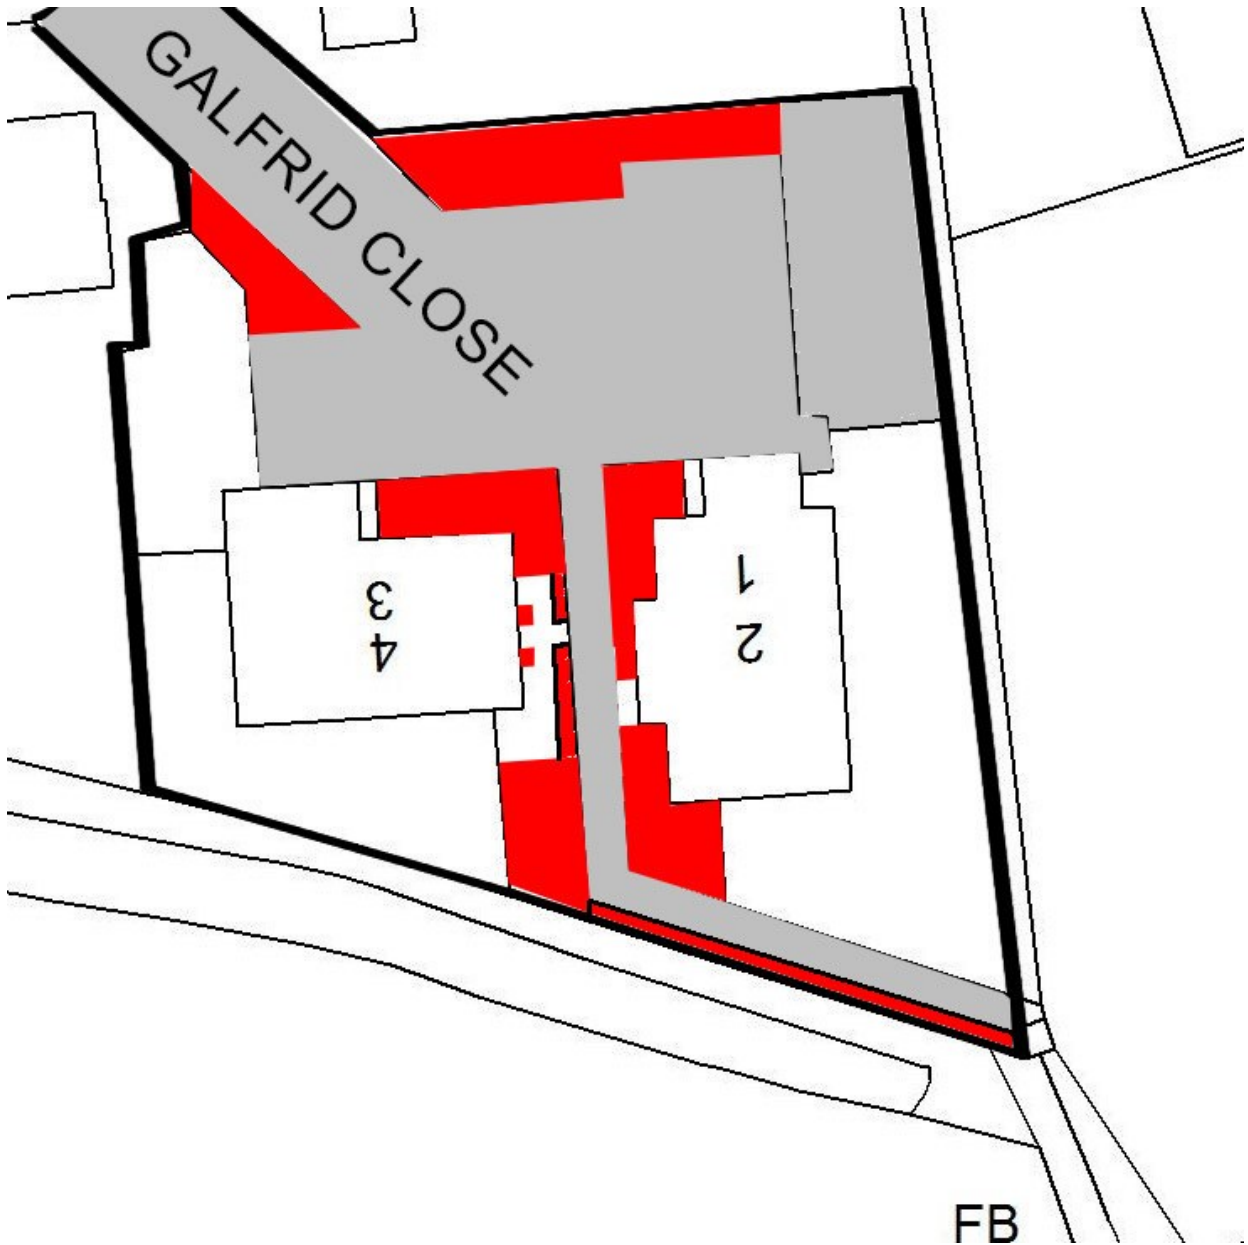

Galfrid Close
Cambridge
CB5 8EF

Key

Shrubs

Hard

Landscaping

© Crown copyright [and database rights] [2018] OS [100059699]. Use of this data is subject to [terms and conditions](#) [click here to see the terms and conditions](#)