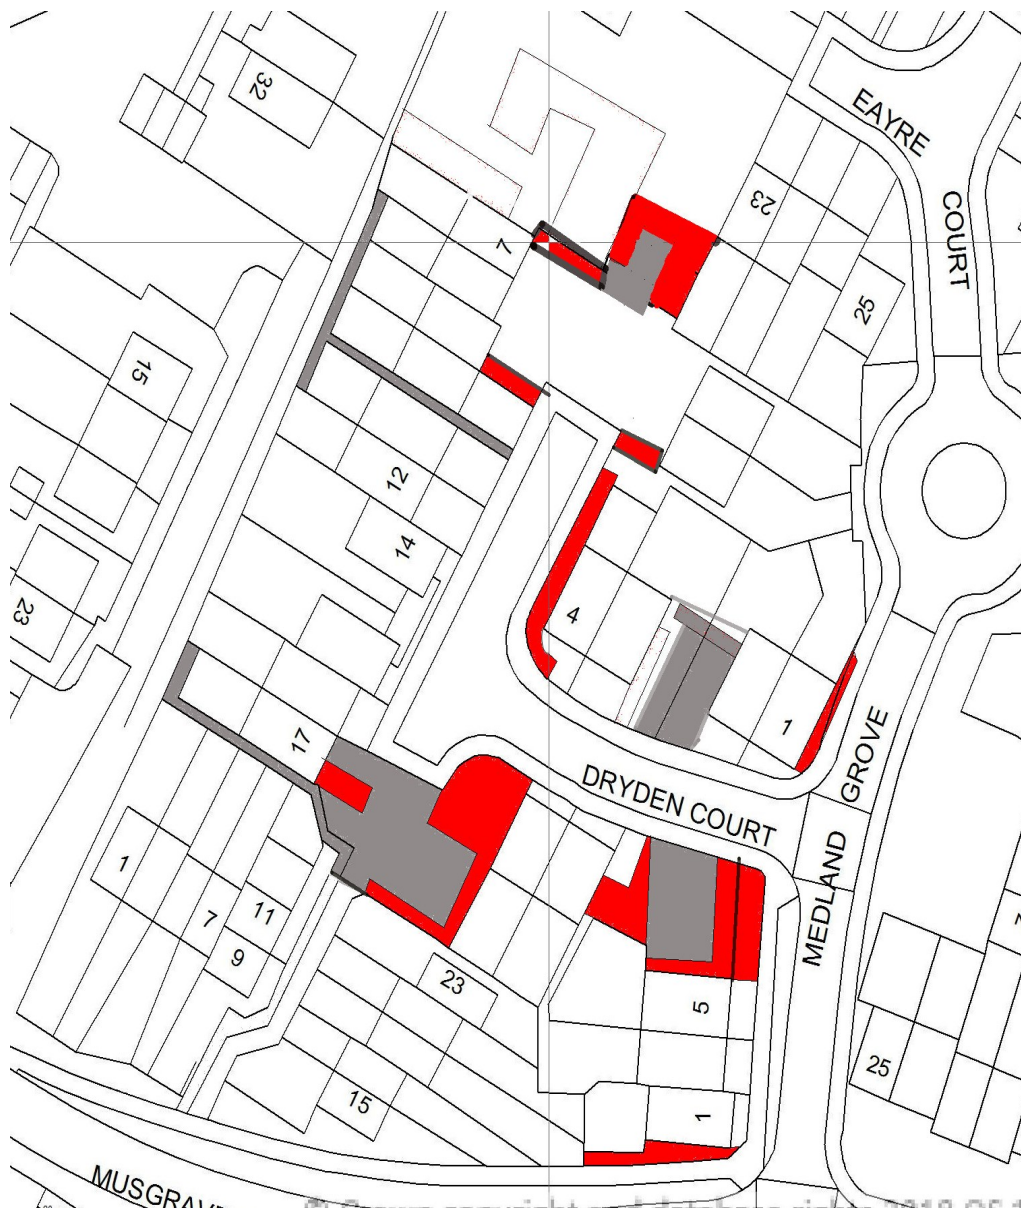

Dryden Court
St Neots
PE19 1QY

Key

Shrubs

Hard

Landscaping

© Crown copyright [and database rights] [2018] OS [100059699]. Use of this data is subject to [terms and conditions](#) [click here to see the terms and conditions](#)

<https://www.chsgroup.org.uk/garden-plans-copyright/>