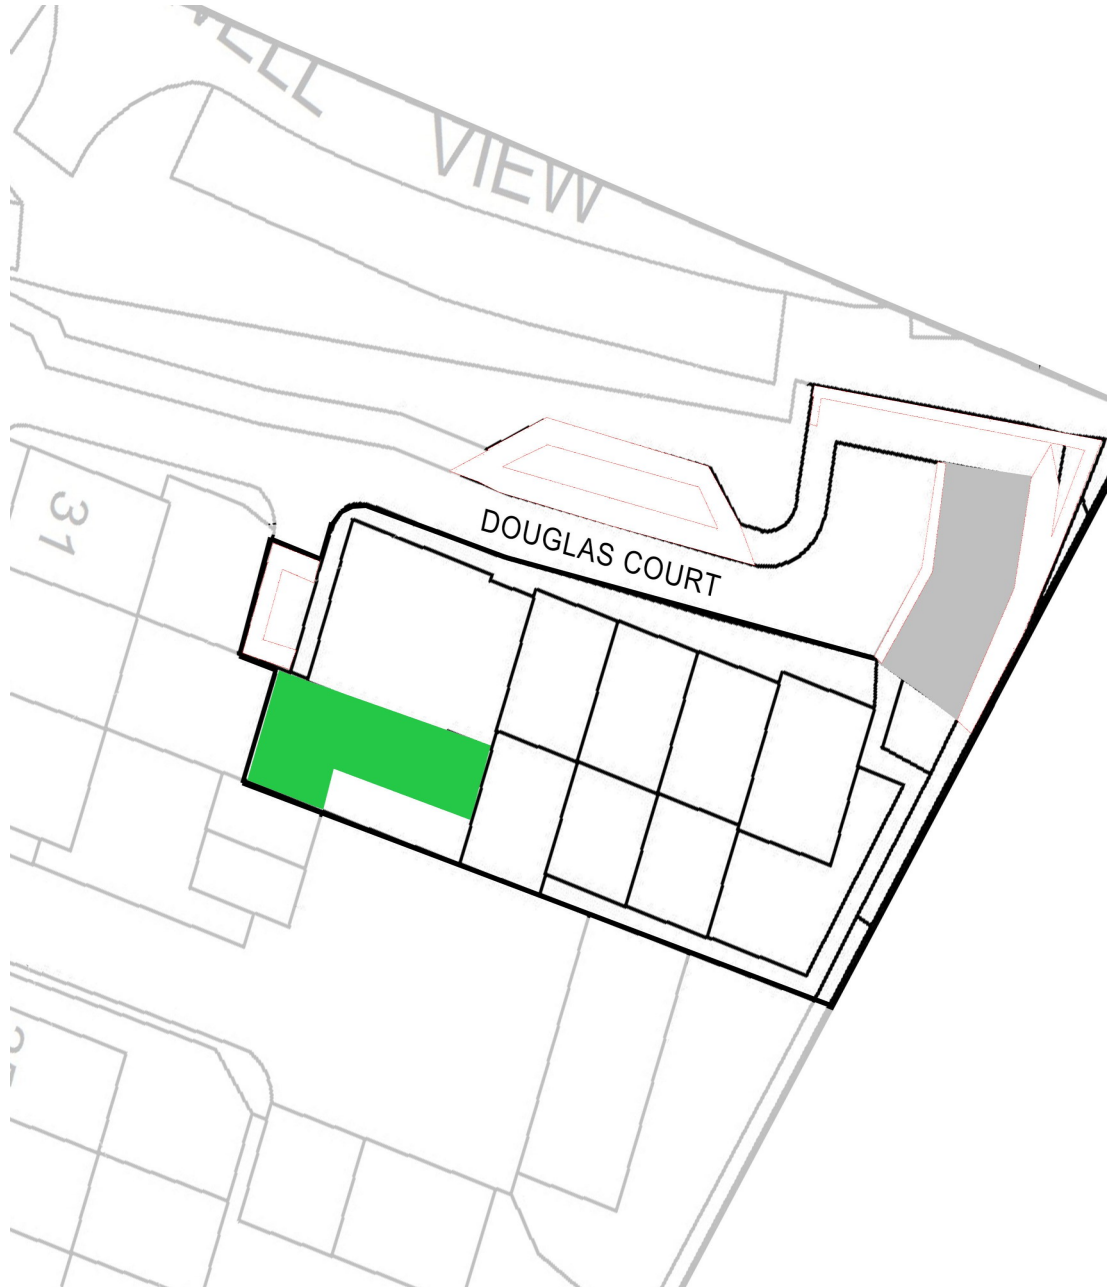

Douglas Court

Ely

CB7 5SE

Key

Grass

Hard

Landscaping

© Crown copyright [and database rights] [2018] OS [100059699]. Use of this data is subject to [terms and conditions](#) [click here to see the terms and conditions](#)

<https://www.chsgroup.org.uk/garden-plans-copyright/>