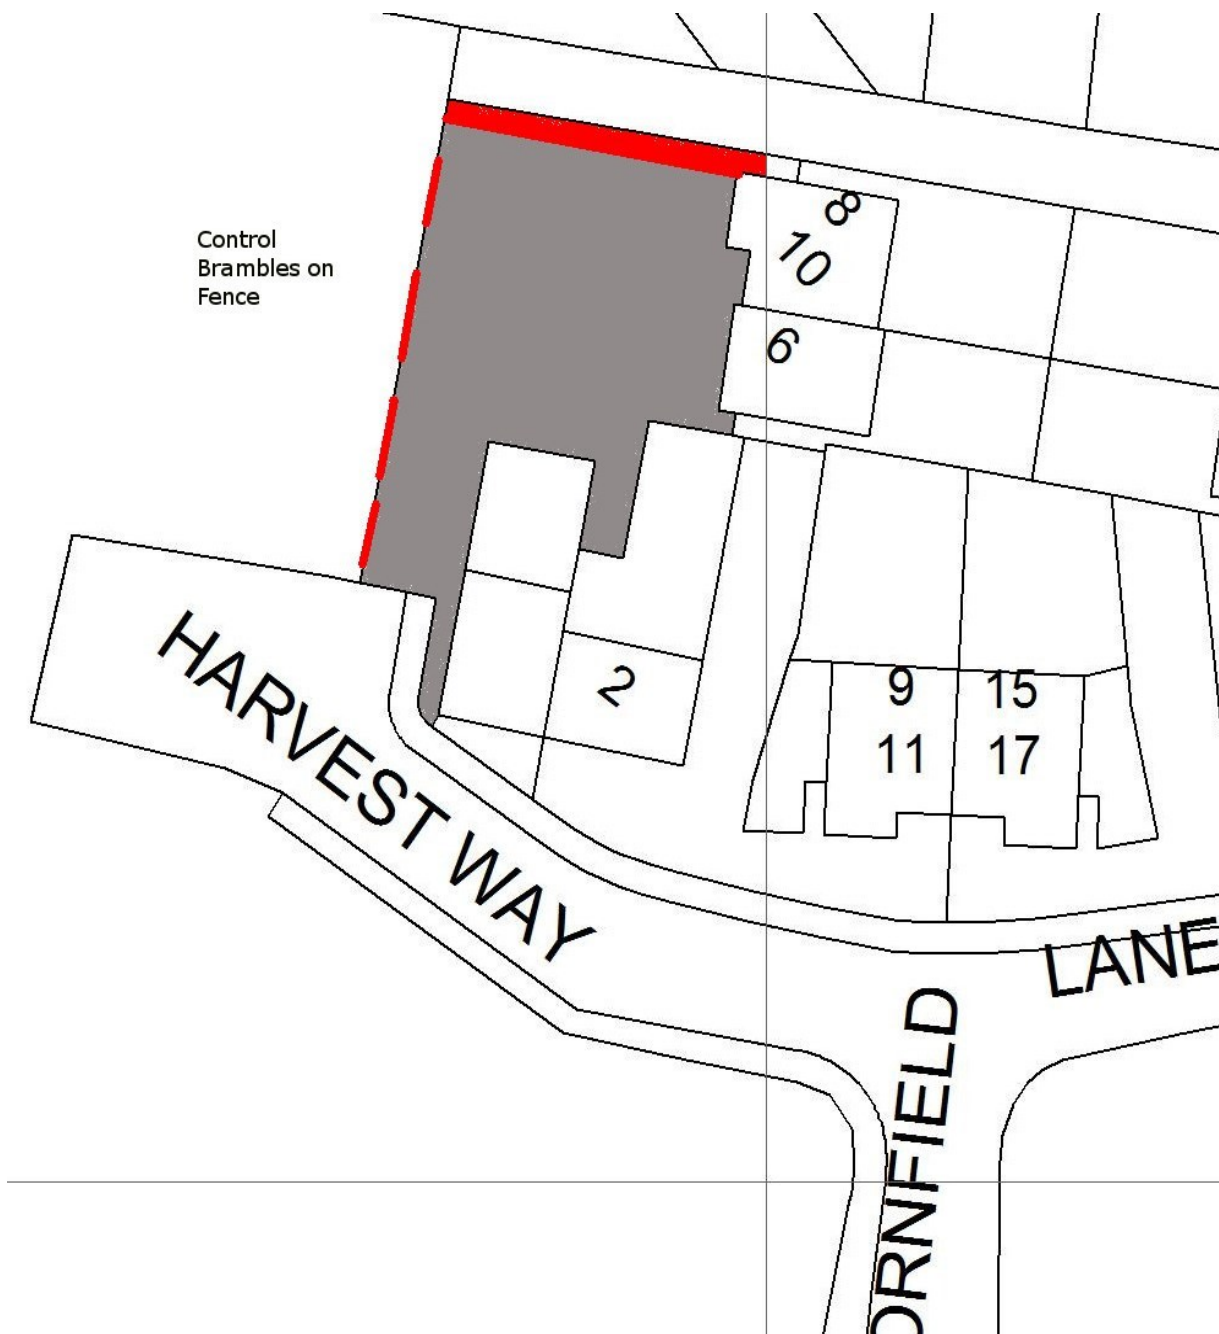

Harvest Way

Littleport

CB6 1EY

Key

Shrubs

Hard

Landscaping

© Crown copyright [and database rights] [2018] OS [100059699]. Use of this data is subject to [terms and conditions](#) [click here to see the terms and conditions](#)