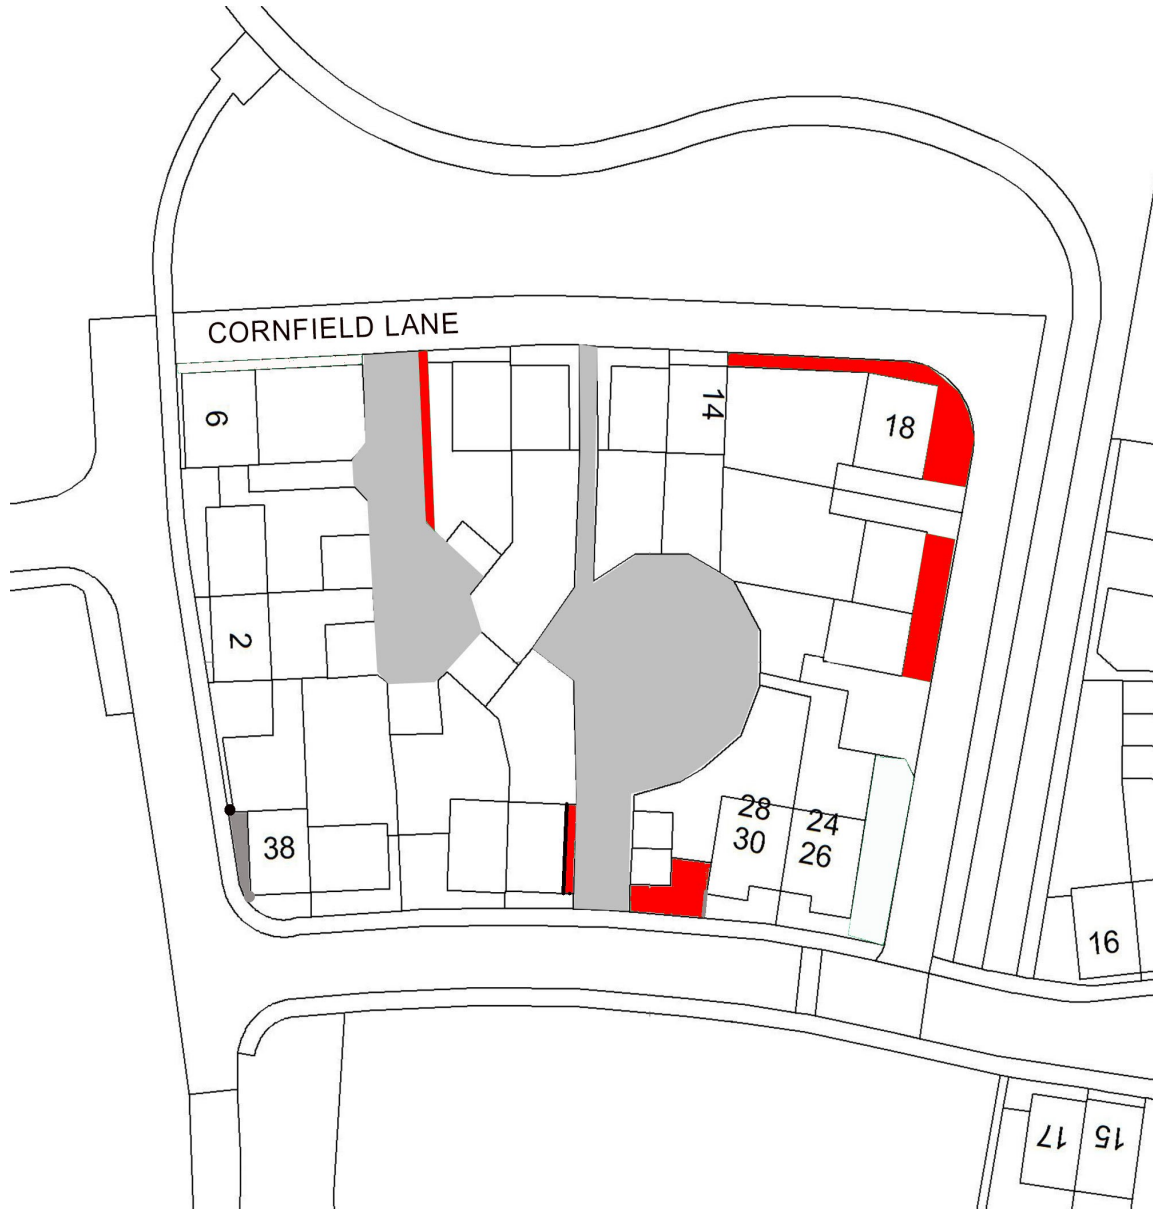

Cornfield Lane and Tilling Way,
Littleport
Ely
CB6 1EX/CB6 1GN

Key

Shrubs

Hard

Landscaping

© Crown copyright [and database rights] [2018] OS [100059699]. Use of this data is subject to [terms and conditions](#) [click here to see the terms and conditions](#)