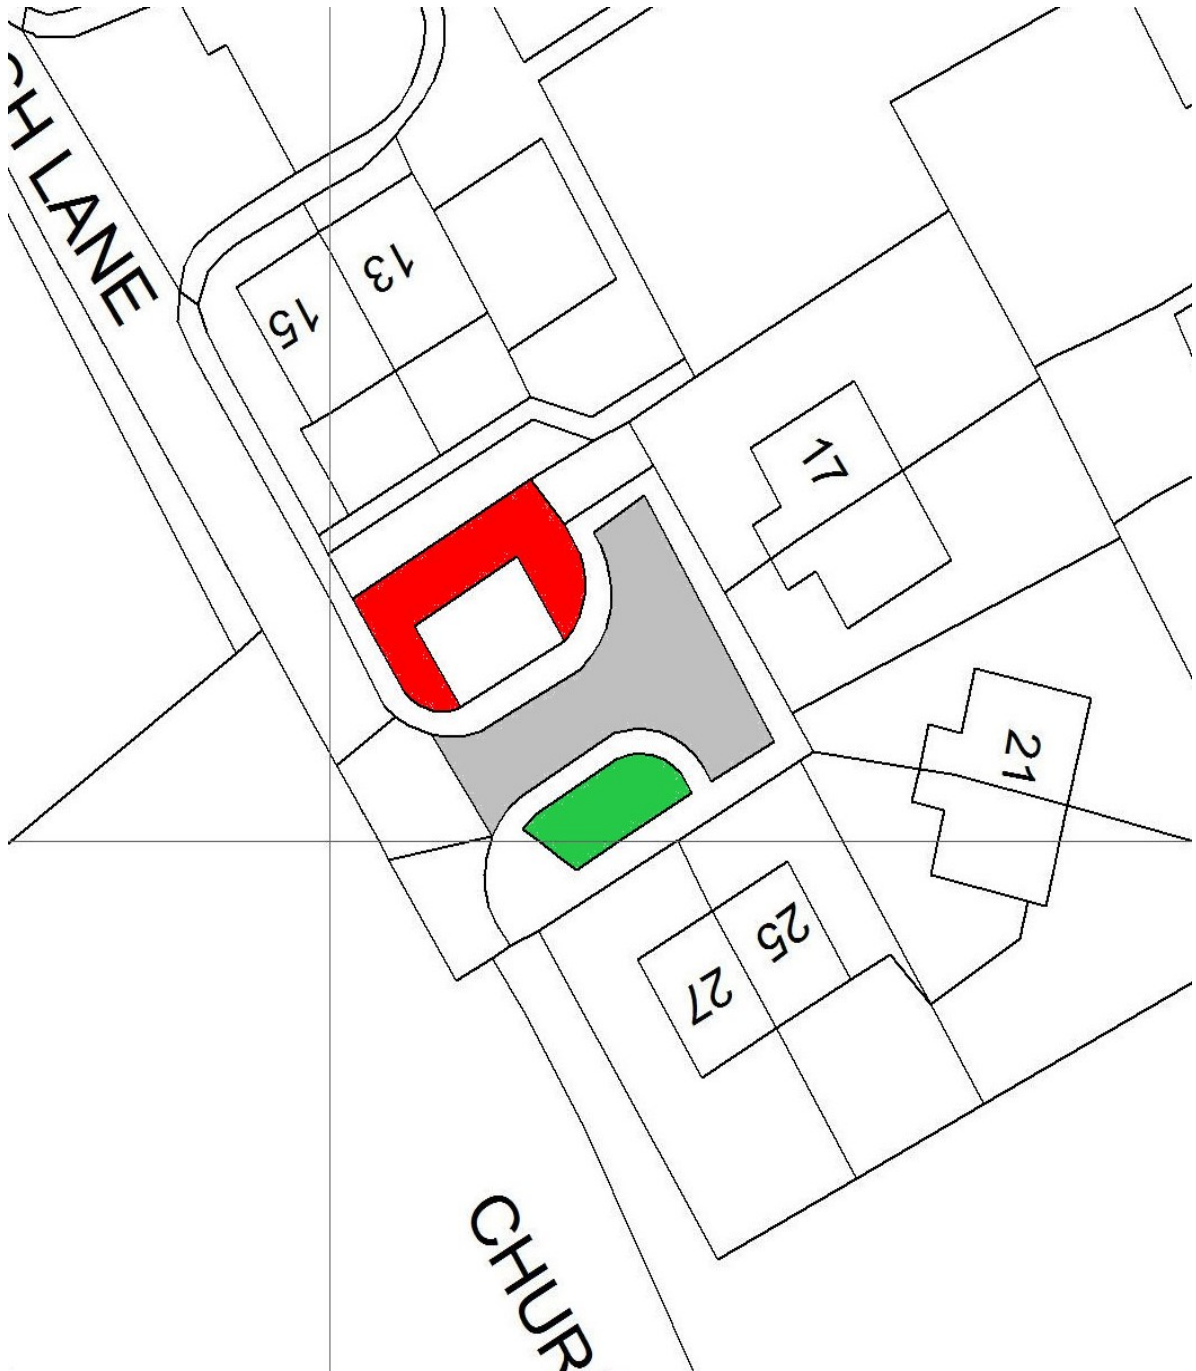

Church Lane  
Guilden Morden  
SG8 0LH

Key

Grass

Shrubs

© Crown copyright [and database rights] [2018] OS [100059699]. Use of this data is subject to [terms and conditions](#) [click here to see the terms and conditions](#)