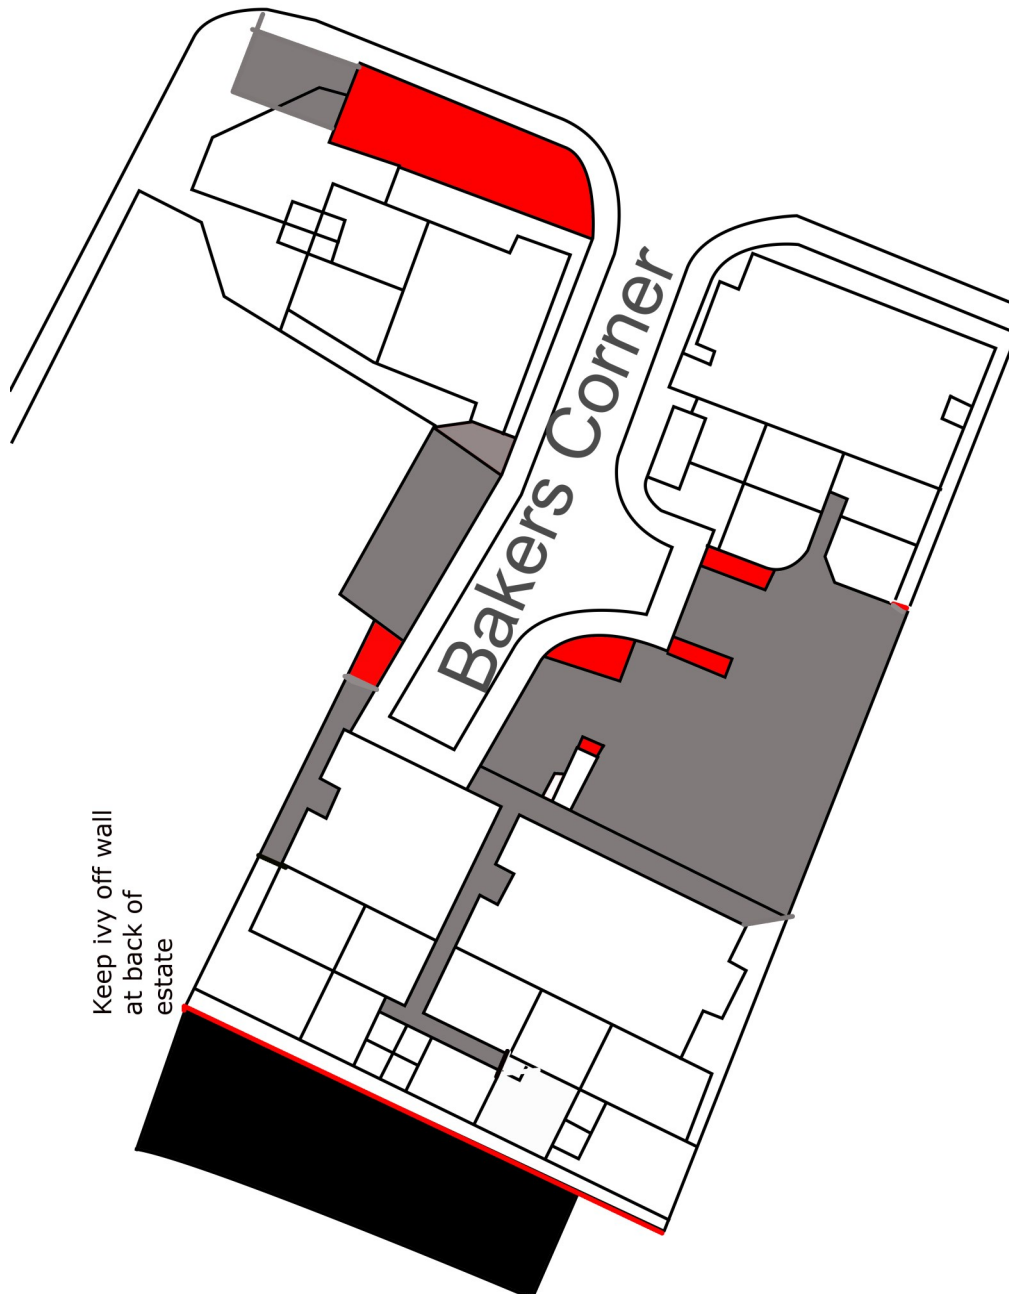

Bakers Corner

Ely

CB6 1BJ

Key

Shrubs

Hard

Landscaping

© Crown copyright [and database rights] [2018] OS [100059699]. Use of this data is subject to [terms and conditions](#) [click here to see the terms and conditions](#)