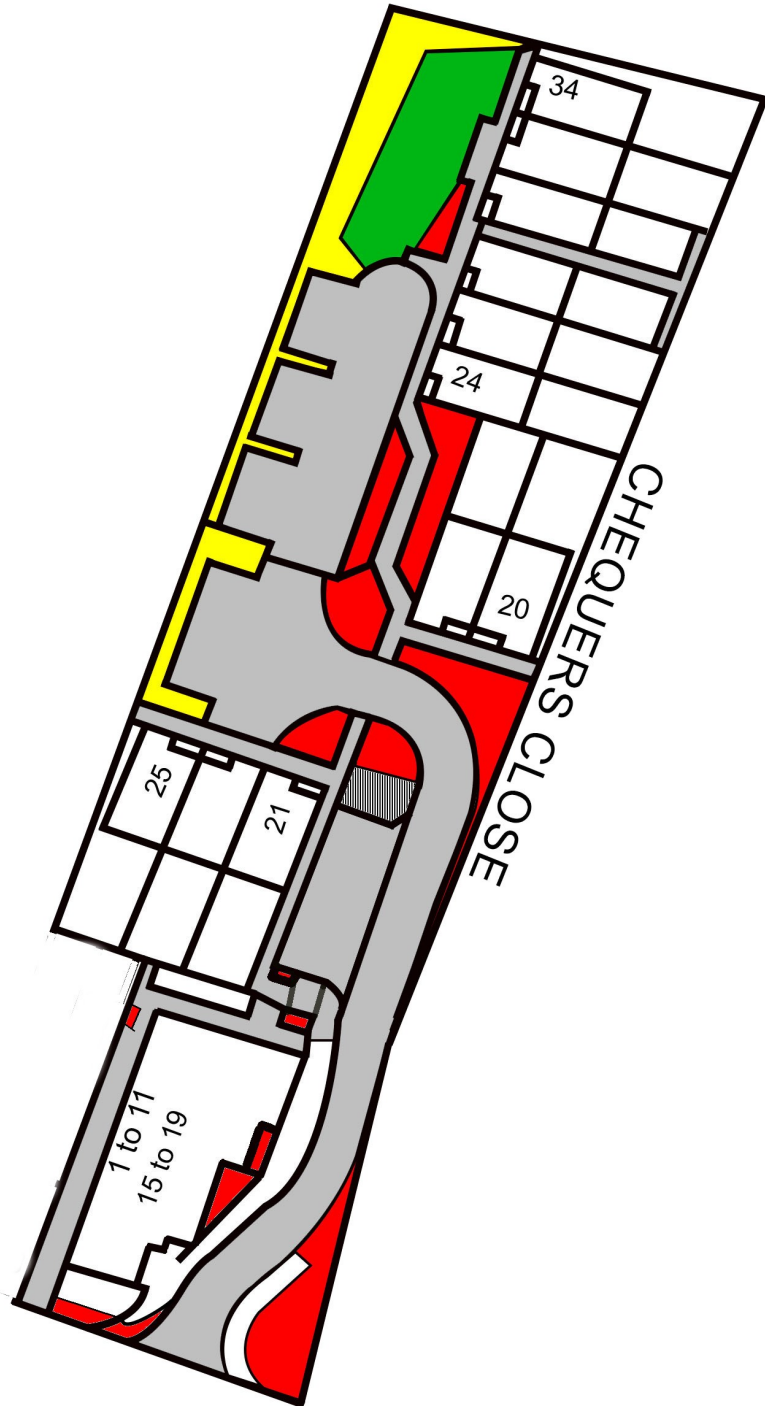

Chequers Close
Cherry Hinton
CB1 9JJ

Key

Grass

Hedges

Shrubs

Hard

Landscaping

© Crown copyright [and database rights] [2018] OS [100059699]. Use of this data is subject to [terms and conditions](#) click here to see the terms and conditions