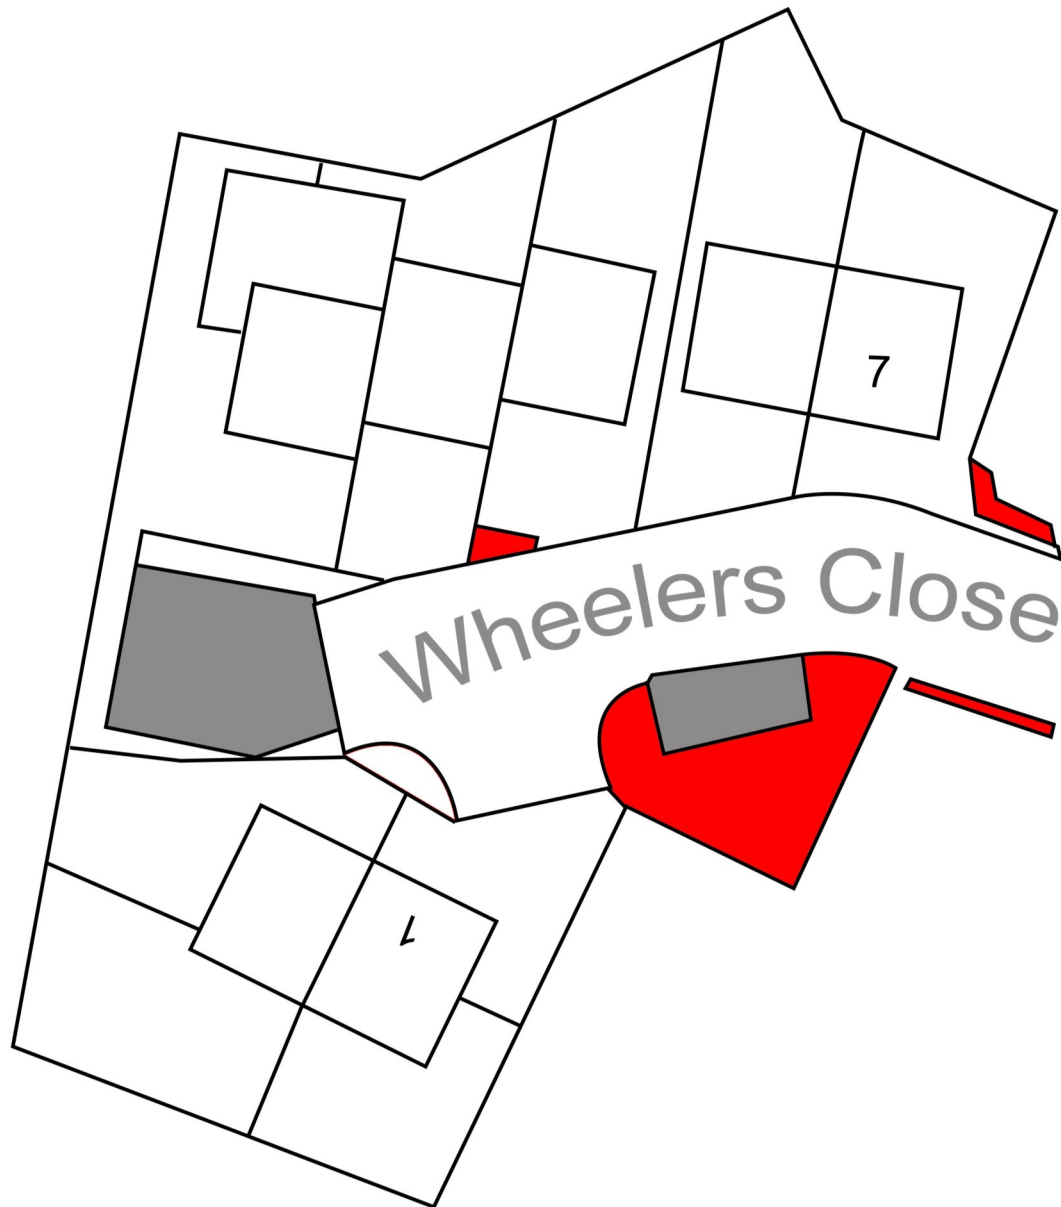

Wheeler's Close

Little Eversden

Cambridge

CB23 1YU

Key

Shrubs

Hard

Landscaping

© Crown copyright [and database rights] [2018] OS [100059699]. Use of this data is subject to [terms and conditions](#) click here to see the terms and conditions

<https://www.chsgroup.org.uk/garden-plans-copyright/>