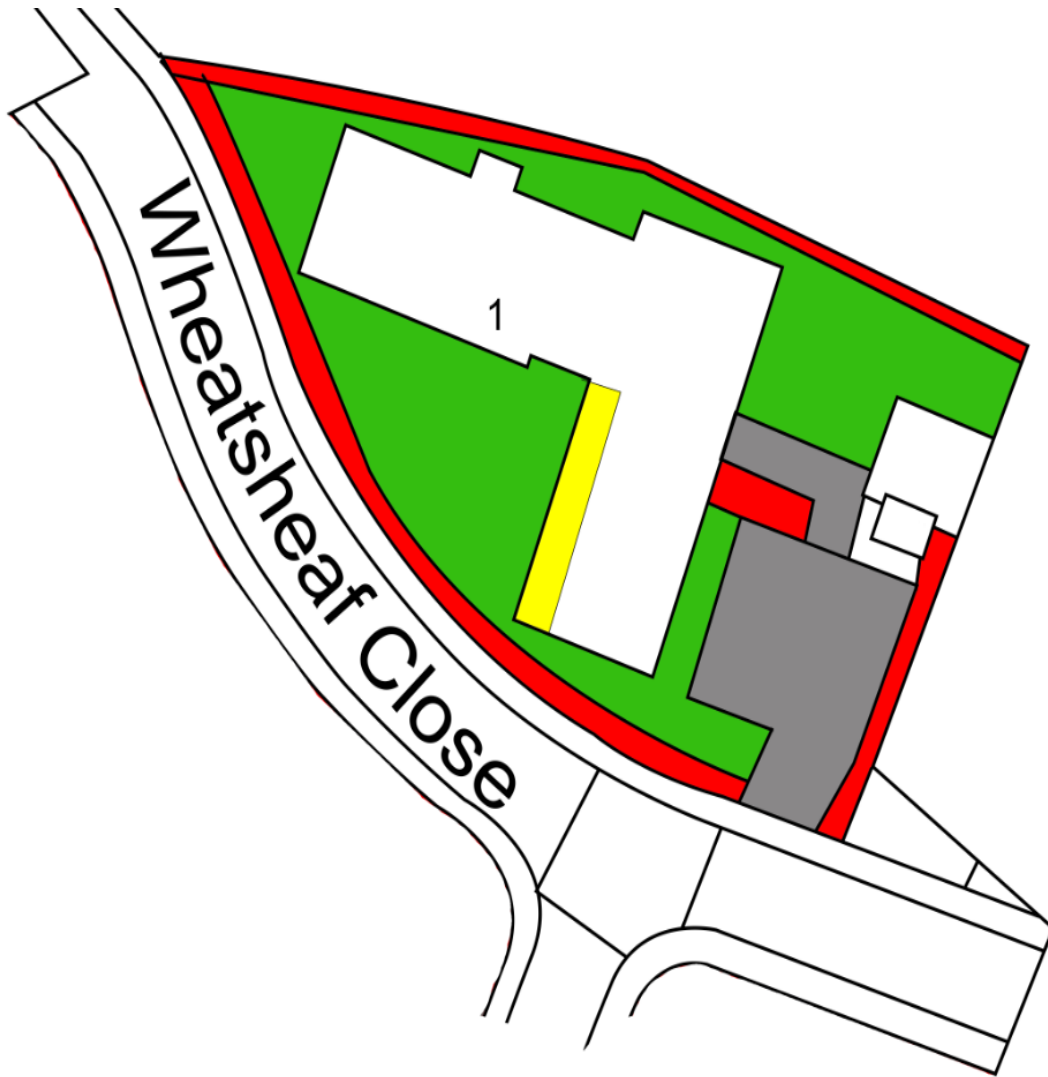

Wheatsheaf Close

Ely

CB6 3YH

Key

Grass

Hedges

Shrubs

Hard

Landscaping

© Crown copyright [and database rights] [2018] OS [100059699]. Use of this data is subject to [terms and conditions](#) [click here to see the terms and conditions](#)

<https://www.chsgroup.org.uk/garden-plans-copyright/>