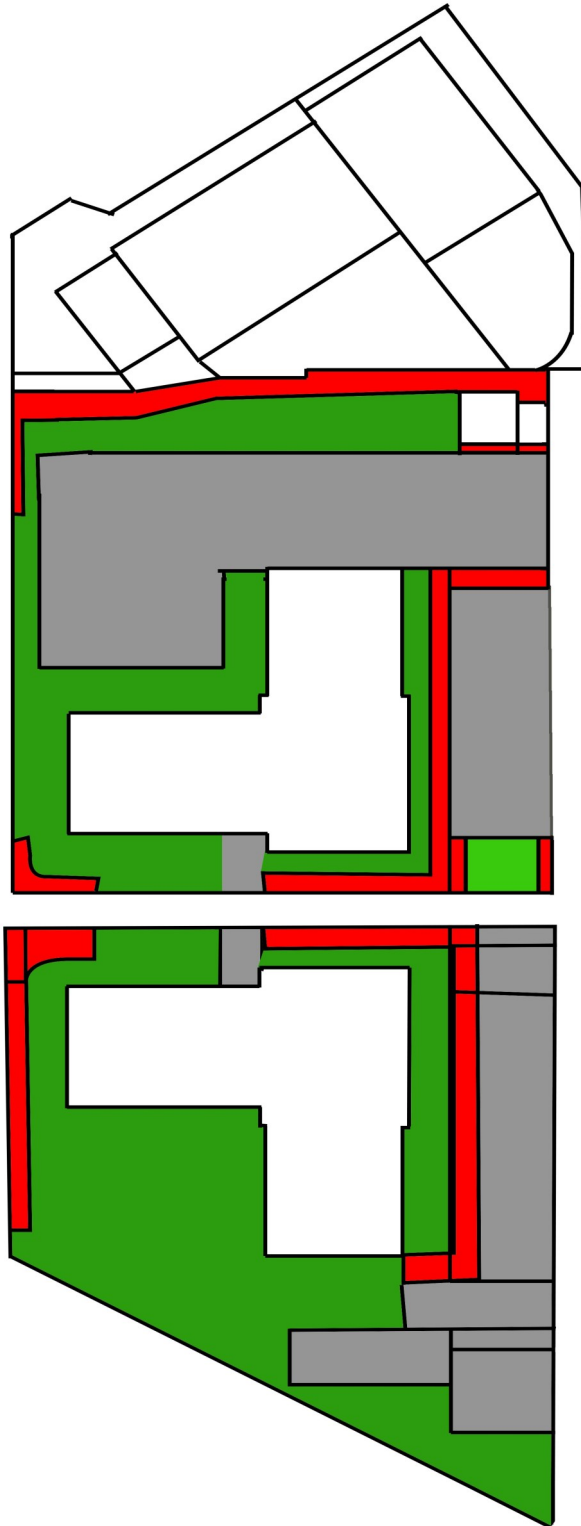

California Road
Huntingdon
PE29 1LX

Key

Grass

Shrubs

Hard Land-
scaping

© Crown copyright [and database rights] [2018] OS [100059699]. Use of this data is subject to [terms and conditions](#) [click here to see the terms and conditions](#)