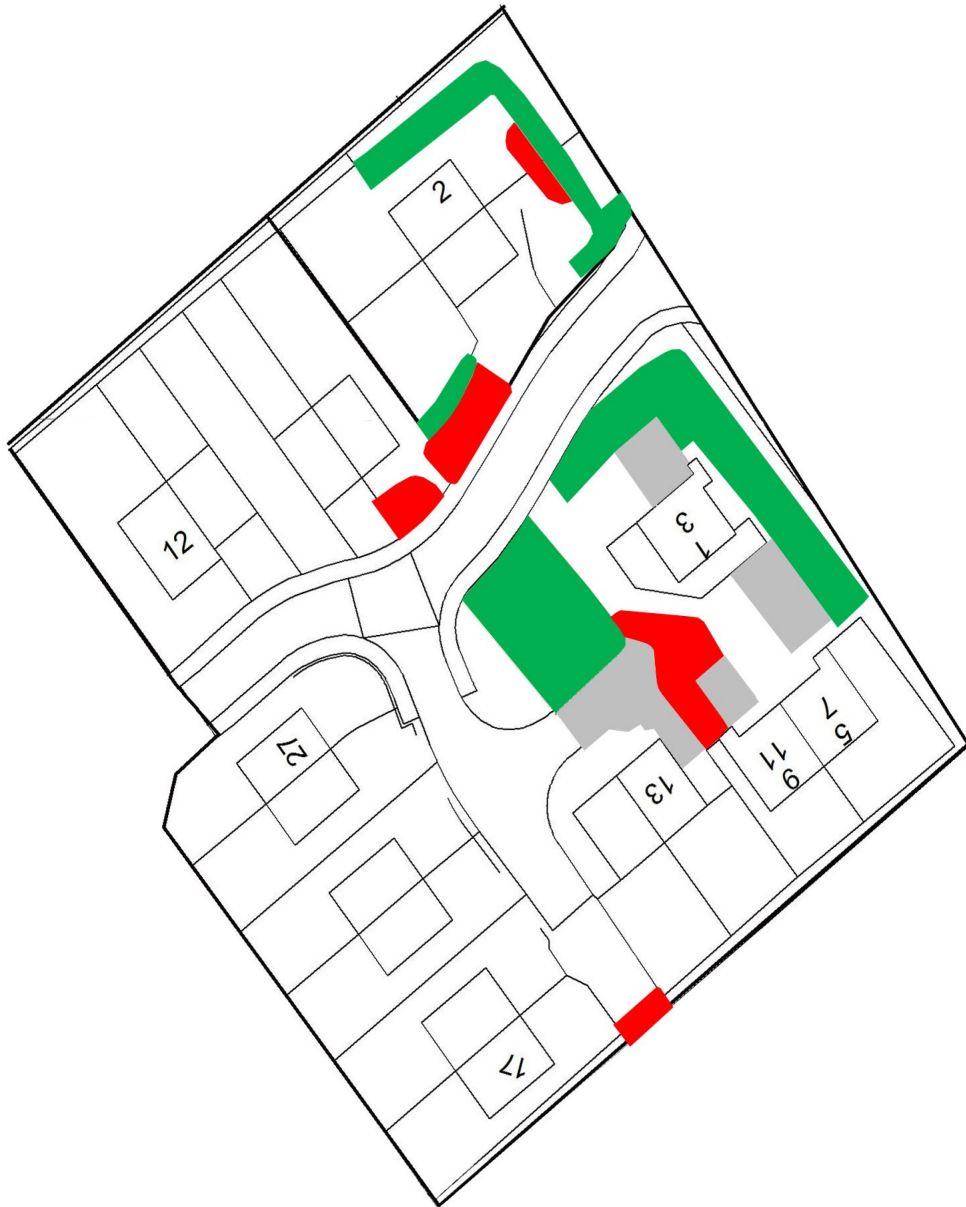

Victoria Way
Melbourn
Royston
SG8 6FE

Key

Shrubs

Grass

Hard

Landscaping

© Crown copyright [and database rights] [2018] OS [100059699]. Use of this data is subject to [terms and conditions](#) [click here to see the terms and conditions](#)

<https://www.chsgroup.org.uk/garden-plans-copyright/>